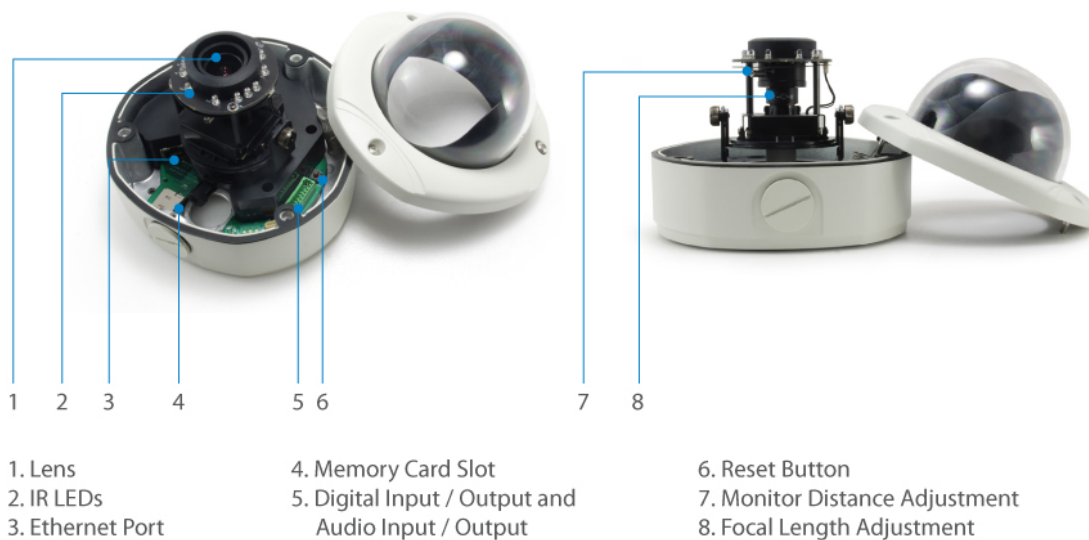

FCS-3082 Version: 1

! Power supply unit is to be ordered separately.

### Key Features

- 2.8-12 mm adjustable Vari-focal length for wide angle surveillance
- Weatherproof IP67-rated housing
- Built-in Micro SDHC/SDXC card slot for local storage
- 3-Megapixel high-definition resolution
- 
- Features WDR (Wide Dynamic Range) to enhance visibility under extremely bright or dark environments
- Vandal-proof IK10-rated housing
- Built-in infrared LEDs for night viewing up to 30m
- Removable IR-cut filter for day and night surveillance
- Video compression: H.264, MJPEG
- Power support: PoE (IEEE 802.3af)
- Free surveillance and CMS (Central Management System) software packages with 64-channel license