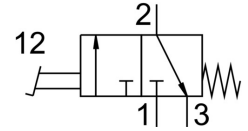

Pushbutton valve F-3-M5

Part number: 4452

FESTO

Data sheet

| Feature | Value |
|----------------------------|-------------------------|
| Valve function | 3/2, closed, monostable |
| Standard nominal flow rate | 80 l/min |
| Pneumatic working port | M5 |
| Operating pressure | -0.9 bar ... 8 bar |
| Reset method | Mechanical spring |
| Type code | F |
| Type of control | Direct |
| Symbol | 00991101 |
| Product weight | 235 g |
| Pneumatic connection 1 | M5 |
| Pneumatic connection 2 | M5 |
| Pneumatic connection 3 | M5 |