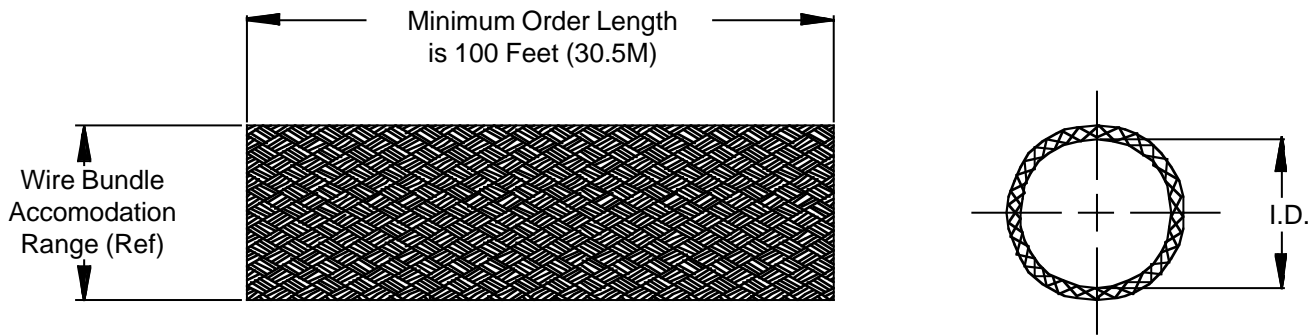

102-061
Teflon Tubular Braid
for Series 72 & 74 Tubing and Series 75 Conduit

TABLE I					
Dash No.	Nominal I.D.	Wire Bundle Accomodation Range Ref.			
		Min.		Max.	
004	.125 (3.2)	.090 (2.3)	.250 (6.4)		
008	.250 (6.4)	.125 (3.2)	.375 (9.5)		
016	.500 (12.7)	.250 (6.4)	.750 (19.1)		
024	.750 (19.1)	.500 (12.7)	1.250 (31.8)		
040	1.250 (31.8)	.750 (19.1)	1.500 (38.1)		

Metric dimensions (mm) are indicated in parentheses.