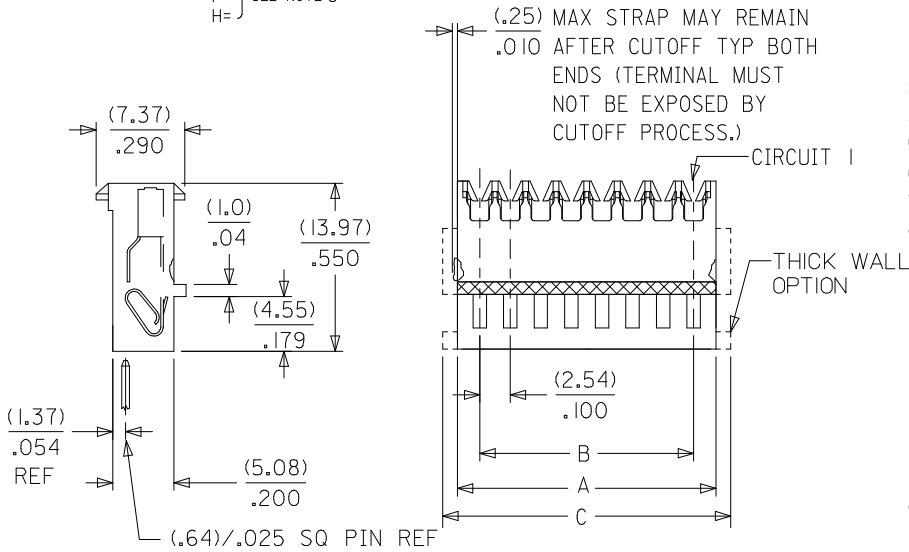

1. MATERIAL: UNFILLED NYLON, UL94V-2, MOLDED MATERIAL (CLEAR)
2. FINISH:
   - (102) OVERALL TIN: (0.00508)/.000200 MIN OVER (0.00254)/.000100 MIN COPPER.
   - (208) SELECT GOLD: (0.00038)/.000015 MIN, * SELECT TIN: (0.00254)/.000100 MIN, OVERALL NICKEL UNDERPLATE: (0.00127)/.000050 MIN.
   - (228) SELECT GOLD: (0.00076)/.000030 MIN, * SELECT TIN: (0.00254)/.000100 MIN, OVERALL NICKEL UNDERPLATE: (0.00127)/.000050 MIN.
   - (501) OVERALL GOLD: (0.00051)/.000020 MIN OVER (0.00076)/.000030 MIN NICKEL
   - (502) OVERALL GOLD: (0.00051)/.000020 MIN OVER (0.00127)/.000050 MIN NICKEL.
   - (503) OVERALL GOLD: (0.00076)/.000030 MIN OVER (0.00127)/.000050 MIN NICKEL.
   - (P909) OVERALL TIN: (0.00254)/.000100 MIN. *THE PRIMARY SHIPPING CARTON WILL BE LABELED COMPLIANT TO RoHS DIRECTIVE 2002/95/EC AND ELV ANNEX II OF DIRECTIVE 2000/53/EC*. CARTONS WITHOUT THIS LABEL MAY CONTAIN PRODUCT WITH TIN/LEAD PLATINGS.
3. PRODUCT SPECIFICATION: PS-7720-001
4. PACKAGING: BULK PK-7720-001 SEE CHART
5. THESE HOUSINGS ARE FOR USE WITH SINGLE 22 AWG WIRE TERMINATION ONLY
6. COLOR STRIPE TO RUN LENGTH OF RIB AS SHOWN (SEE CHART FOR COLOR)
7. SEE APPLICATION SPEC SMES-7720-0002 FOR ADDITIONAL INFORMATION.
8. WIRE SPECIFICATIONS: SEE SMES-7720-0002 (INSUL. DIA (1.52)/.060 MAX)
   - SLOT SIZE A FOR USE WITH: 26 AWG SOLID, STRANDED TINNED
   - SLOT SIZE H FOR USE WITH: 28 AWG SOLID, STRANDED TINNED, AND STRANDED TOPCOAT
   - SLOT SIZE F FOR USE WITH: 24 AWG SOLID, STRANDED TINNED, AND STRANDED TOPCOAT
   - SLOT SIZE E FOR USE WITH: 22 AWG STRANDED TINNED
9. THIS PART CONFORMS TO CLASS B REQUIREMENTS OF COSMETIC SPECIFICATION PS-45499-002.

NO OF CKTS	DIM A	DIM B	DIM C
2	(5.44) .214	(2.54) .100	(7.59) .299
3	(7.98) .314	(5.08) .200	(10.13) .399
4	(10.52) .414	(7.62) .300	(12.67) .499
5	(13.06) .514	(10.16) .400	(15.21) .599
6	(15.60) .614	(12.70) .500	(17.75) .699
7	(18.14) .714	(15.24) .600	(20.29) .799
8	(20.68) .814	(17.78) .700	(22.83) .899
9	(23.22) .914	(20.30) .800	(25.37) .999
10	(25.76) 1.014	(22.86) .900	(27.91) 1.099
11	(28.30) 1.114	(25.40) 1.000	(30.45) 1.199
12	(30.84) 1.214	(27.94) 1.100	(32.99) 1.299
13	(33.38) 1.314	(30.48) 1.200	(35.53) 1.399
14	(35.92) 1.414	(33.02) 1.300	(38.07) 1.499
15	(38.46) 1.514	(35.56) 1.400	(40.61) 1.599
16	(41.00) 1.614	(38.10) 1.500	(43.15) 1.699
17	(43.54) 1.714	(40.64) 1.600	(45.69) 1.799
18	(46.08) 1.814	(43.18) 1.700	(48.23) 1.899
19	(48.62) 1.914	(45.72) 1.800	(50.77) 1.999
20	(51.16) 2.014	(48.26) 1.900	(53.31) 2.099
21	(53.70) 2.114	(50.80) 2.000	(55.85) 2.199
22	(56.24) 2.214	(53.34) 2.100	(58.39) 2.299
23	(58.78) 2.314	(55.88) 2.200	(60.93) 2.399
24	(61.32) 2.414	(58.42) 2.300	(63.47) 2.499
25	(63.86) 2.514	(60.96) 2.400	(66.01) 2.599
26	(66.40) 2.614	(63.50) 2.500	(68.55) 2.699
27	(68.94) 2.714	(66.04) 2.600	(71.09) 2.799
28	(71.48) 2.814	(68.58) 2.700	(73.63) 2.899

CORRECT HSG. NO.'S
EC NO: UCP2009-2291
DRWN:MKIPPER 2009/04/16
CHKD:SSOUSEK 2009/04/17
APPR:FSM:TH 2009/04/17

QUALITY SYMBOLS
▽=0
◁=0

DESCRIPTION
REV

BA

GENERAL TOLERANCES (UNLESS SPECIFIED)

	mm	INCH
4 PLACES	± .005	± .0002
3 PLACES	± .004	± .00015
2 PLACES	± .003	± .0001
1 PLACE	± .002	± .00005

ANGULAR ±1/2°

DRAFT WHERE APPLICABLE MUST REMAIN WITHIN DIMENSIONS

DIMENSION STYLE
MM/IN

SCALE

DESIGN UNITS
INCH

THIRD ANGLE PROJECTION

DRAWN BY DATE
SAMIEC 2004/04/13

CHECKED BY DATE
SAMIEC 2004/04/13

APPROVED BY DATE
MARGULIS 2004/04/13

MATERIAL NO.
SEE CHART

TITLE
KK 100 IDT CONNECTOR ASSEMBLY

MOLEX INCORPORATED

DOCUMENT NO.
SD-7720-001

SHEET NO.
1 OF *