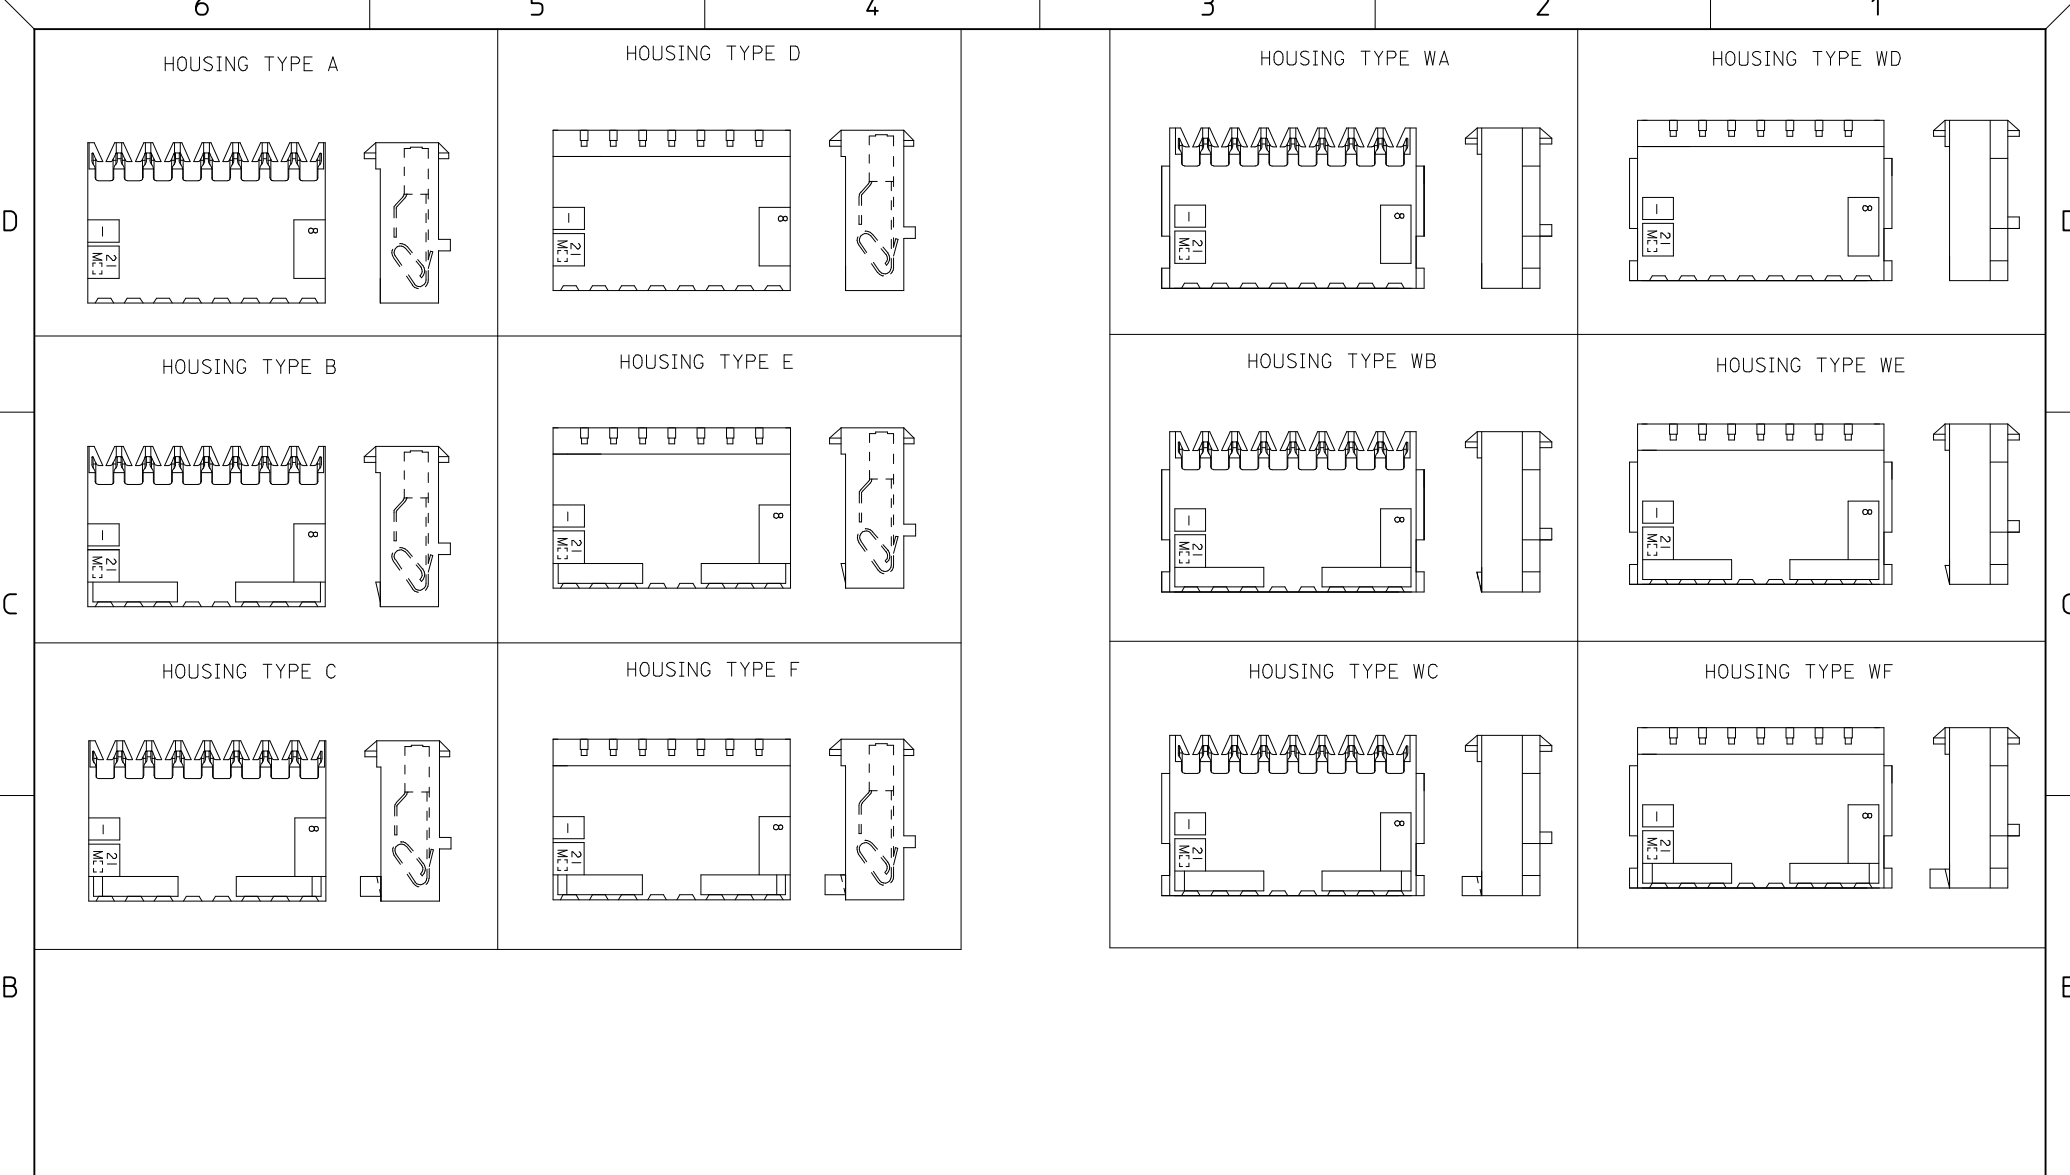

FACTORY I.D.
EC NO: UCP2009-2029
DRWN:MKIPPER 2009/02/25
CHKD:SSOUSEK 2009/02/25
APPR:FSMITH 2009/02/26
AZ7

QUALITY SYMBOLS	= 0
	= 0
DESCRIPTION	
REV	

GENERAL TOLERANCES (UNLESS SPECIFIED)		
	mm	INCH
4 PLACES	± ---	± ---
3 PLACES	± ---	± ---
2 PLACES	± ---	± ---
1 PLACE	± ---	± ---
ANGULAR ±1/2°		
DRAFT WHERE APPLICABLE MUST REMAIN WITHIN DIMENSIONS		

DIMENSION STYLE	
MM/IN	
DRAWN BY	DATE
SAMIEC	2004/04/13
CHECKED BY	DATE
SAMIEC	2004/04/13
APPROVED BY	DATE
MARGULIS	2004/04/13
MATERIAL NO.	
SEE CHART	
SIZE	
A	

SCALE	DESIGN UNITS	THIRD ANGLE PROJECTION
---	INCH	
TITLE		
KK 100 IDT CONNECTOR ASSEMBLY		
MOLEX INCORPORATED		
DOCUMENT NO.	SHEET NO.	
SD-7720-001	2 OF *	
THIS DRAWING CONTAINS INFORMATION THAT IS PROPRIETARY TO MOLEX INCORPORATED AND SHOULD NOT BE USED WITHOUT WRITTEN PERMISSION