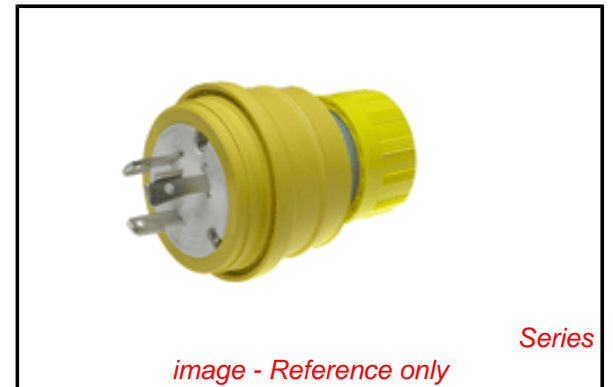

PLEASE CHECK WWW.MOLEX.COM FOR LATEST PART INFORMATION

Part Number: [130147-0076](#)
Status: **Active**
Overview: Watertite® Wet-Location Wiring Solutions
Description: Watertite® Plug with Locking Blade, 2 Pole/3 Wire, NEMA L7-30, 277V Cord Grip Body Size F4

Documents:

[RoHS Certificate of Compliance \(PDF\)](#) [Product Literature \(PDF\)](#)

Agency Certification

CSA	LR6837
UL	E10176

General

Product Family	Wiring Devices
Series	130147
IP Rating	IP67
NEMA Configuration	NEMA L7-30
Overview	Watertite® Wet-Location Wiring Solutions
Product Literature Order No	987650-8067
Product Name	Watertite®
Receptacle Type	N/A
Specialty	N/A
Type	Plug
UPC	78678871230
Woodhead	Yes

Physical

Cord Grip Body Size	F4 1"
Flange	No
Flip Lid	No
Gender	Male
Length	N/A
Locking Blade	Yes
Poles	2-pole/3-wire

Electrical

Cord Type	N/A
Current - Maximum per Contact	30.0A
GFCI	No
Lighted Connector	No
Voltage - Maximum	277V

Material Info

Old Part Number	28W49
-----------------	-------

EU RoHS

**ELV and RoHS
Compliant**
**REACH SVHC
Not Reviewed**
**Low-Halogen Status
Not Reviewed**

China RoHS

Need more information on product environmental compliance?