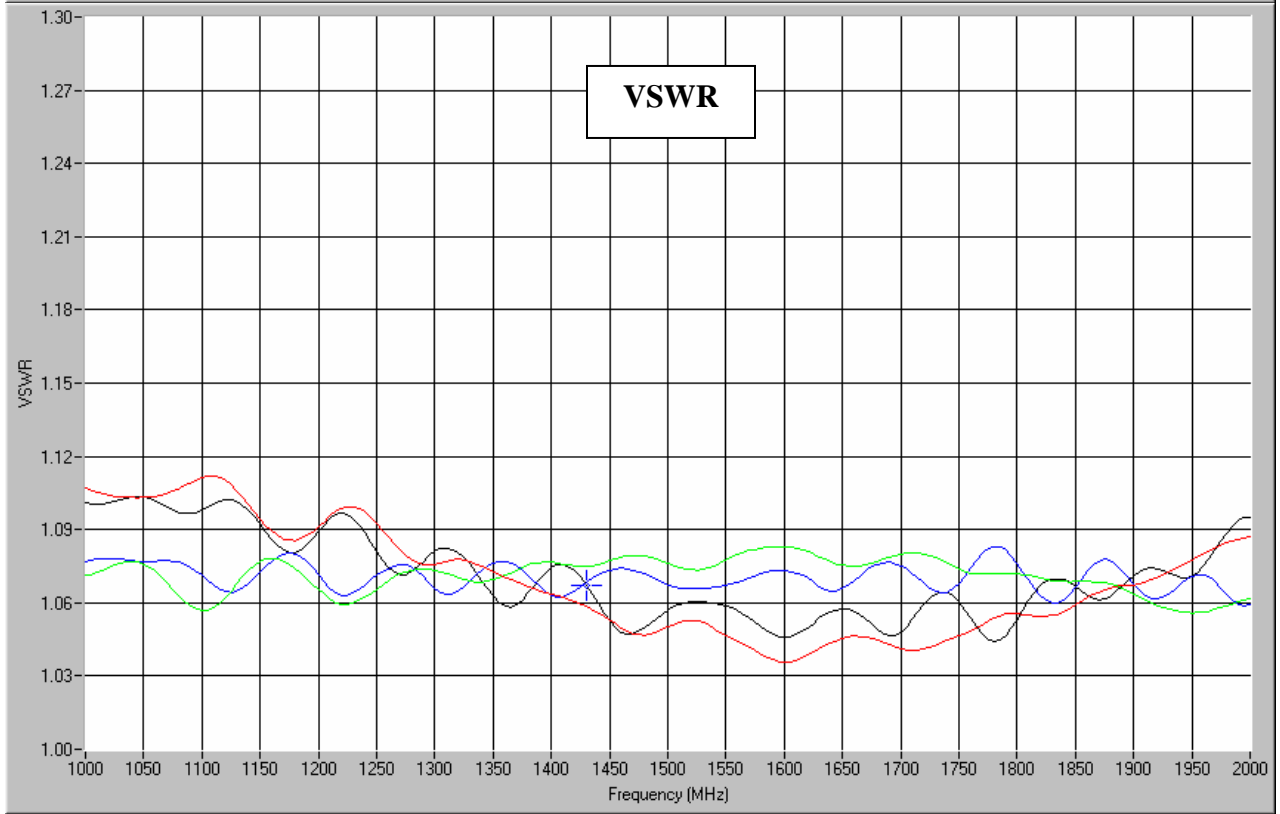

Hybrid Couplers 3 dB, 90°

Applications

- Balanced Mixers
- Antenna Feed Networks
- Phasing Networks
- Dividers/Combiners

Features

- Military Grade
- 1.0 – 2.0 GHz
- 2-Way power Split
- Quadrature
- Connectors Per MIL-C-39012
- Rugged Aluminum Housing
- Low VSWR
- Meets MIL-E-5400 Class 3 Requirements

Outline Drawing

Electrical and Mechanical Specifications subject to change without notice.

Typical Test Data Plots

USA/Canada: (315) 432-8909
 Toll Free: (800) 411-6596
 Europe: +44 2392-232392

Typical Test Data Plots