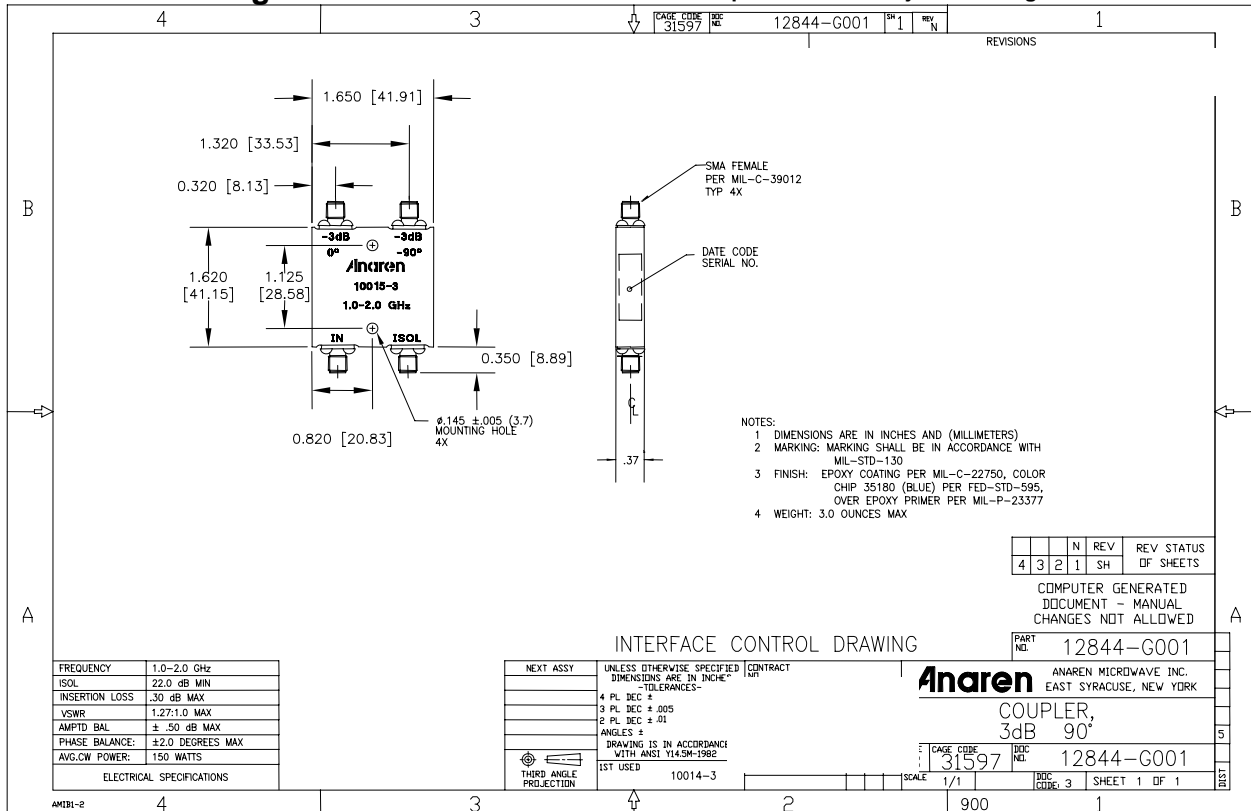

Hybrid Couplers 3 dB, 90°

Applications

- Balanced Mixers
- Antenna Feed Networks
- Phasing Networks
- Dividers/Combiners

Features

- Military Grade
- 1.0 – 2.0 GHz
- 2-Way power Split
- Quadrature
- Connectors Per MIL-C-39012
- Rugged Aluminum Housing
- Low VSWR
- Meets MIL-E-5400 Class 3 Requirements

Outline Drawing

Electrical and Mechanical Specifications subject to change without notice.

Typical Test Data Plots

USA/Canada: (315) 432-8909
 Toll Free: (800) 411-6596
 Europe: +44 2392-232392

Typical Test Data Plots