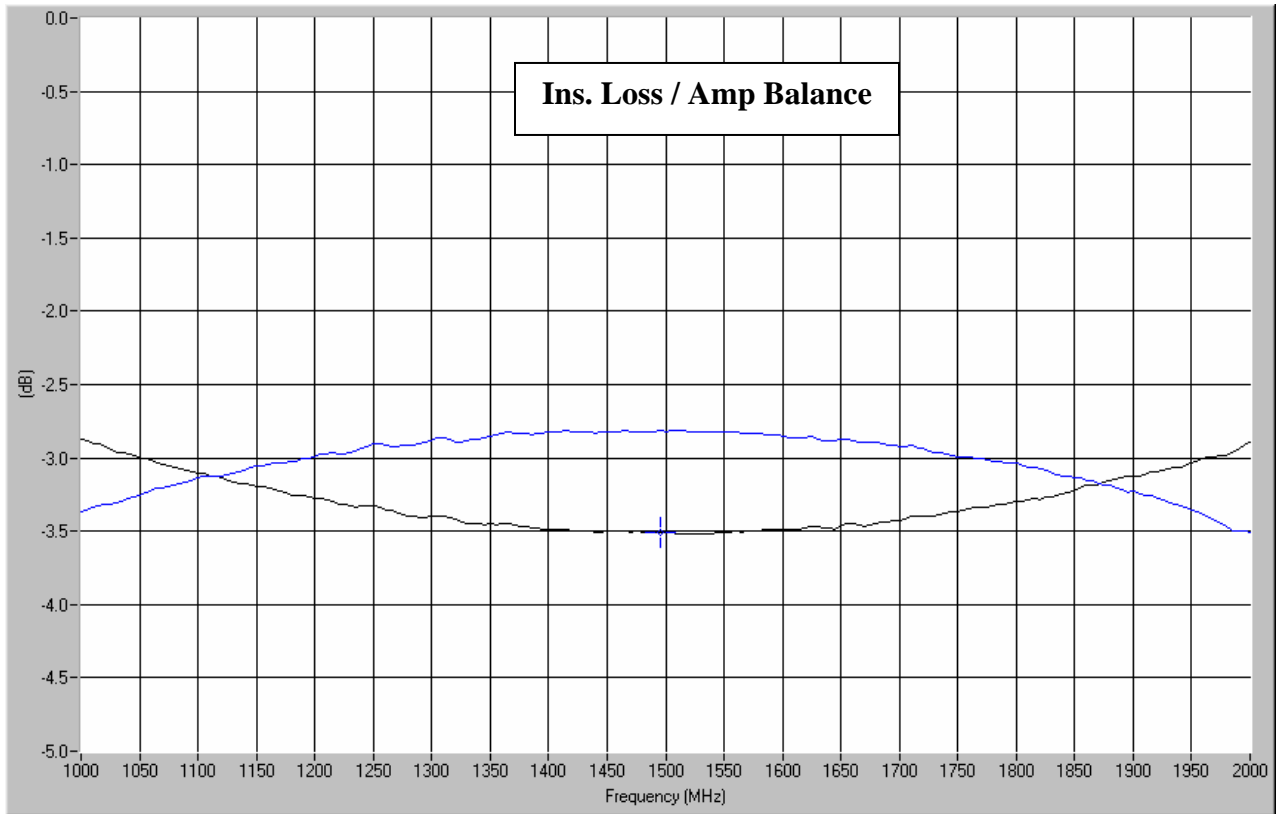

Hybrid Couplers 3 dB, 90°

Applications

- Balanced Mixers
- Antenna Feed Networks
- Phasing Networks
- Dividers/Combiners

Features

- Military Grade
- 1.0 – 2.0 GHz
- 2-Way power Split
- Quadrature
- Connectors Per MIL-C-39012
- Rugged Aluminum Housing
- Low VSWR
- Meets MIL-E-5400 Class 3 Requirements

Outline Drawing

Electrical and Mechanical Specifications subject to change without notice.

Typical Test Data Plots

USA/Canada: (315) 432-8909
 Toll Free: (800) 411-6596
 Europe: +44 2392-232392

Typical Test Data Plots