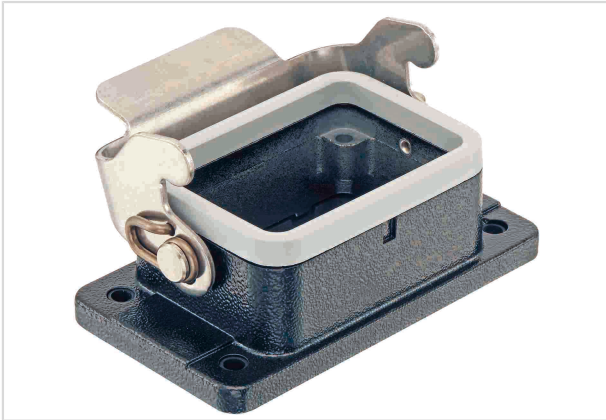

Han 6M-Base Panel 1 Lever IP67

Image is for illustration purposes only. Please refer to product description.

Part number	09 37 006 1301
Specification	Han 6M-Base Panel 1 Lever IP67
HARTING eCatalogue	https://b2b.harting.com/09370061301

Identification

Category	Hoods/Housings
Series of hoods/housings	Han [®] M
Type of hood/housing	Bulkhead mounted housing
Type	Low construction

Version

Size	6 B
Locking type	Single locking lever
Field of application	Hoods/housings for rough environments

Technical characteristics

Limiting temperature	-40 ... +125 °C
Degree of protection acc. to IEC 60529	IP66 IP67
Type rating acc. to UL 50 / UL 50E	4 4X 12

Material properties

Material (hood/housing)	Aluminium die-cast
Surface (hood/housing)	Powder-coated
Colour (hood/housing)	RAL 9005 (jet black)
Material (seal)	FPM
Material (locking)	Stainless steel