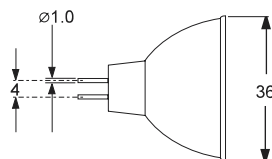

H971-M3

Lamp Base Holder G-4, GU4
GZ4 (MR-11)
Ceramic

Maximum Ratings 250 Volts
6 Amps
230°C

Wire 18 AWG Stranded
Teflon Insulation
140mm Wire Length

H977-395A

Lamp Base Holder G4, GZ4, GU4
Ceramic

Maximum Ratings 50 Volts
10 Amps
180°C

Wire 18 AWG Stranded
Silicone Insulation
395mm Wire Length with
round clip terminations

G-4 lamp
base dimensions

GZ4 (MR11)
lamp base dimensions

Telephone: 781-935-4442
Fax: 781-938-5867

sales@gilway.com
www.gilway.com