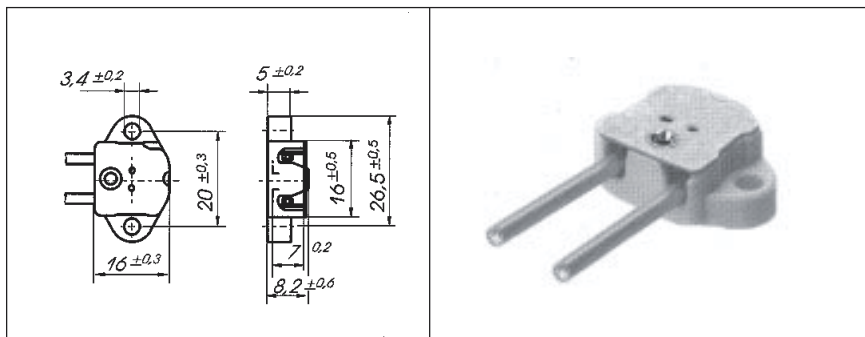

Maximum Ratings 24 Volts
4 Amps
180°C

Wire 18 AWG Stranded
Silicone Insulation
140mm Wire Length

H997

Lamp Base Holder G-4
Ceramic

Maximum Ratings 24 Volts
4 Amps
180°C

Wire 18 AWG Stranded
Silicone Insulation
145mm Wire Length

H971-M3

Lamp Base Holder G-4, GU4
GZ4 (MR-11)
Ceramic

Maximum Ratings 250 Volts
6 Amps
230°C

Wire 18 AWG Stranded
Teflon Insulation
140mm Wire Length

H977-395A

Lamp Base Holder G4, GZ4, GU4
Ceramic

Maximum Ratings 50 Volts
10 Amps
180°C