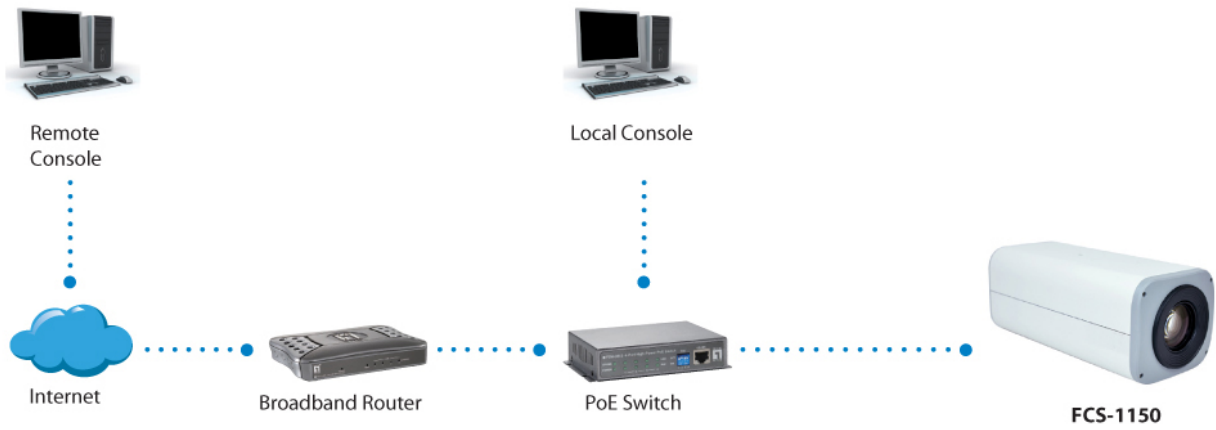

Order Information

FCS-1160

Package Contents

FCS-1160
Screw Kit
Quick Installation Guide
Resource CD (User Manual, Utility, QIG)

CAS-3105
Bracket for Zoom Box Cameras

No liability or responsibility for any errors or omissions in the content.
Specifications are subject to change without notice.
All mentioned brand names are registered trademarks and property of their owners.
Copyright © Digital Data Communications GmbH, Germany. All Rights Reserved.