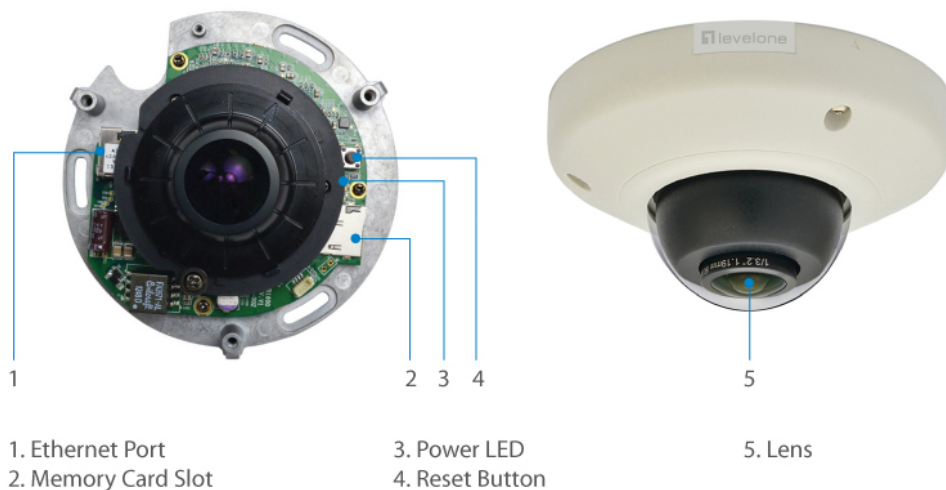

## Panoramic Dome IP Network Camera, 5-Megapixel, 802.3af PoE, Vandalproof

The LevelOne FCS-3092 is a panoramic IP surveillance camera, offering a full 360 degree view and clear, sharp images in 5 megapixel resolution. LevelOne FCS-3092 comes housed in a low-profile dome mounting, which is perfect for installing on a ceiling. The camera is PoE, and can run both power and data through the same Cat.5 cable, making installation fast and flexible. An excellent choice for large areas that require wide-ranging surveillance.

### Key Features

- Built-in Micro SDHC/SDXC card slot for local storage
- 5-Megapixel high-definition resolution
- Offers various 360°/180° video modes for panoramic wide-angle surveillance
- Features WDR (Wide Dynamic Range) to enhance visibility under extremely bright or dark environments
- Vandal-proof IK08-rated housing
- Video compression: H.264, MJPEG
- Power support: PoE (IEEE 802.3af)
- Free surveillance and CMS (Central Management System) software packages with 64-channel license