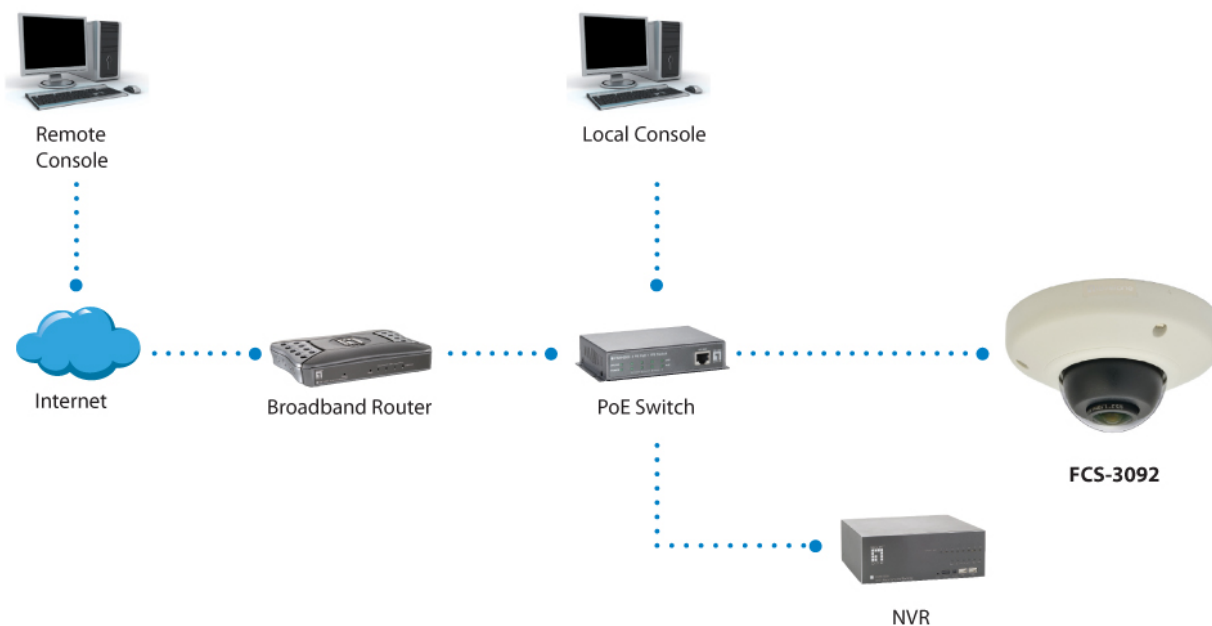

Diagram

Order Information

FCS-3092

Package Contents

FCS-3092
Screw Kit
Quick Installation Guide
Resource CD (User Manual, Utility, QIG)

Optional Accessory

CAS-2316
Wall Mount Bracket

No liability or responsibility for any errors or omissions in the content.
Specifications are subject to change without notice.
All mentioned brand names are registered trademarks and property of their owners.
Copyright © Digital Data Communications GmbH, Germany. All Rights Reserved.