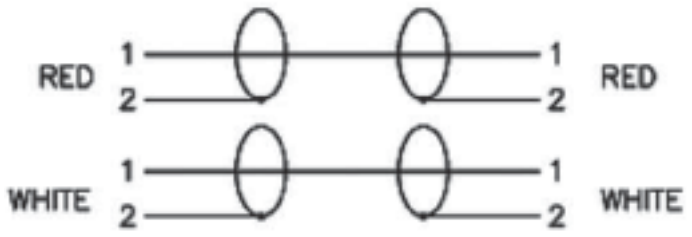

**CONFIGURATION:
RCA PLUG**

RCA PLUG

Material:

- Cable: T.C(10/0.12+28/0.12)x2F, O.D:2.8x5.6, Black
- Connector: RCA Plug
- Total Length: L
- Color: Black
- Molded Type

Scale	1:1						Name
TOLERANCE					Drawn	01.03.12	Chappell
X.X	±0.40				Approved		
X.XX	±0.25						
X.XXX	±0.15						
Angle	±3°						

Item No. AK-CHMM-015-R (1.5M) AK-CHMM-R (2.0M) AK-CHMM-025-R (2.5M) AK-CHMM-050-R (5.0M)	
Title Cinch Connection Cable, Molded Hoods, 2 x Cinch Male to 2 x Cinch Male	
Drawing No.	rev00
Replace	Sheet