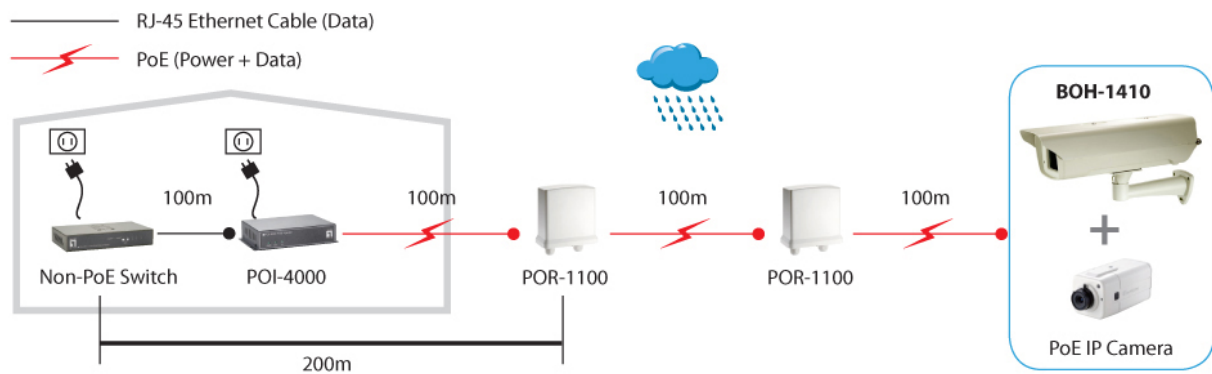

Works With

FSW-0513

5-Port Fast Ethernet PoE Switch, 4 PoE Outputs, 120W

POI-4000

PoE Injector, 56W

Diagram

Order Information

BOH-1410