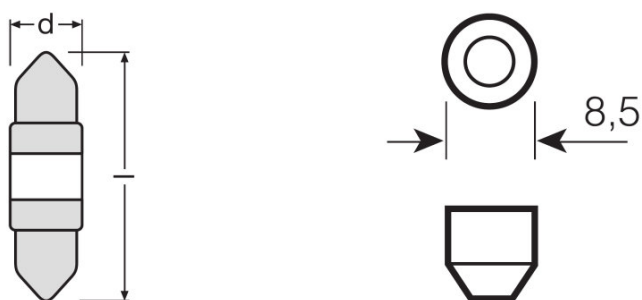

### Technical data

#### Photometrical data

Luminous flux	35 lm
---------------	-------

#### Dimensions & weight

Length	31.0 mm
Diameter	11.0 mm
Product weight	2.90 g