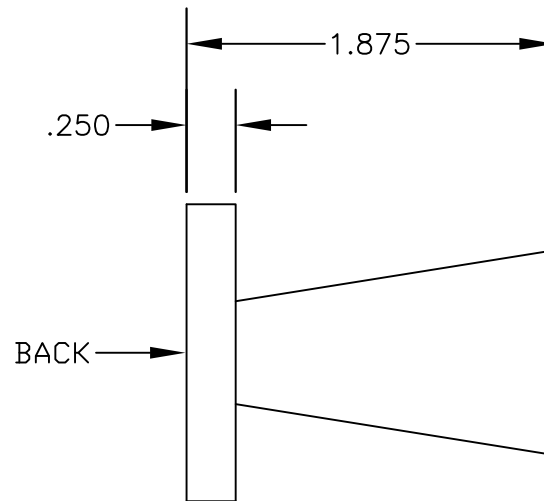

BACK VIEW

FRONT VIEW

SPECIFICATIONS

WAVEGUIDE SIZE: WR75
 FREQUENCY RANGE: 10.00 TO 15.00 GHz
 GAIN: 10 dB

PASTERNAK ENTERPRISES, INC.
 P.O BOX 16759, IRVINE, CA 92623
 PHONE (949) 261-1920 FAX (949) 261-7451
 WEB ADDRESS: www.pasternack.com
 E-MAIL ADDRESS: sales@pasternack.com
 COAXIAL & FIBER OPTICS

DWG TITLE		DES.			
PE9855-10		STANDARD GAIN HORN			
REV. B	FSCM NO. 53919	CAD FILE 122109	SCALE N/A	SIZE A	127

NOTES:
 1. UNLESS OTHERWISE SPECIFIED ALL DIMENSIONS ARE NOMINAL.
 2. ALL SPECIFICATIONS ARE SUBJECT TO CHANGE WITHOUT NOTICE AT ANY TIME.
 3. DIMENSIONS ARE IN INCHES.