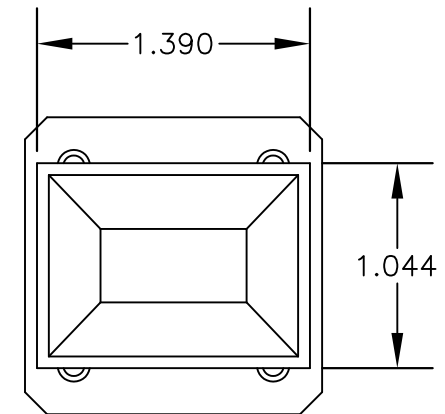

BACK VIEW

FRONT VIEW

SPECIFICATIONS

WAVEGUIDE SIZE: WR75
 FREQUENCY RANGE: 10.00 TO 15.00 GHz
 GAIN: 10 dB

PASTERNAK ENTERPRISES, INC.
 P.O BOX 16759, IRVINE, CA 92623
 PHONE (949) 261-1920 FAX (949) 261-7451
 WEB ADDRESS: www.pasternack.com
 E-MAIL ADDRESS: sales@pasternack.com
 COAXIAL & FIBER OPTICS

DWG TITLE		DES.			
PE9855-10		STANDARD GAIN HORN			
REV. B	FSCM NO. 53919	CAD FILE 122109	SCALE N/A	SIZE A	127

NOTES:
 1. UNLESS OTHERWISE SPECIFIED ALL DIMENSIONS ARE NOMINAL.
 2. ALL SPECIFICATIONS ARE SUBJECT TO CHANGE WITHOUT NOTICE AT ANY TIME.
 3. DIMENSIONS ARE IN INCHES.