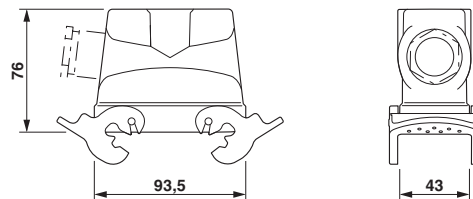

Technical data

Product type	Housing with locking latch
Type of locking	With double locking latch
Design	B16
Height	76 mm
Direction of the cable outlet	Lateral
Housing type	Sleeve housings
Protective cover integrated	No
Cable gland integrated	No
Housing material	Aluminum die-cast
Number of cable outlets	1

Cable gland - HC-K-KV-M32(15-21) - 1690642

Plastic screw connection up to 5 bar, thread length: 10 mm, cable diameter: 15 - 21 mm, WAF 36, screw connection: M32

Cable gland - HC-M-KV-M32(14-21) - 1690587

Metal screw connection up to 5 bar, thread length: 8 mm, cable diameter: 14 - 21 mm, WAF 34, screw connection: M32

Housing - HC-B 16-TMQ-H-O1STM32S - 1460184

Accessories

Cable gland - HC-M-KV-M32(19-27) - 1646010

Metal screw connection up to 5 bar, thread length: 8 mm, cable diameter: 19 - 27 mm, WAF 43, screw connection: M32

Drawings

Dimensioned drawing

Dimensional drawing