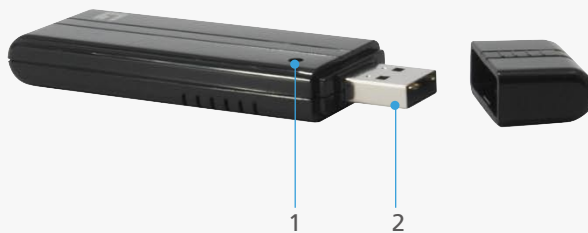

## Product Overview

The LevelOne WNC-0305USB is a wireless USB dongle adapter for delivering high-speed wireless connectivity and is fully compliant with IEEE 802.11g and is backward compatible to 802.11b.

## Easy Installation

The device supports UPnP standard, you can easily and quickly install the adapter into any desktop or notebook with installation wizard and the hot-swappable USB 2.0/1.1/1.0 interface.

## Advanced Security Encryption

The WNC-0305USB provides 64/128 WEP, WPA/WPA2 security features to protect your data transmission between wireless router and computer. With the compact and portable design, the device makes it an easy fit for any limited space.

1. Power/Link LED
2. USB Port