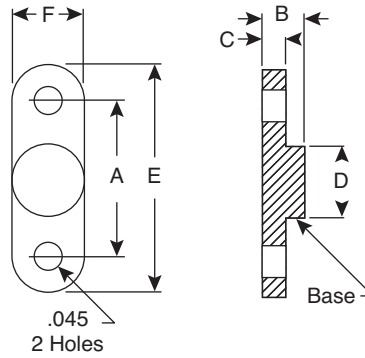

DIMENSIONS: in

• Molded in Natural Nylon 6/6

Mouser Stock No.	Description	A	B	C	E	F
561-F001	CM-100	0.100±0.005	0.045±0.005	0.022±0.005	0.180±0.005	0.090±0.005
561-F002	CM-150	0.150±0.005	0.045±0.005	0.022±0.005	0.270±0.005	0.125±0.005
561-F003	CM-200	0.200±0.005	0.045±0.005	0.022±0.005	0.290±0.005	0.090±0.005