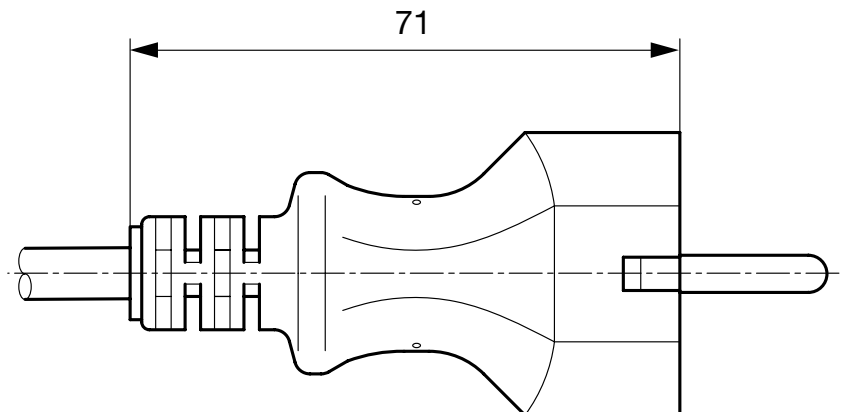

Power Supply Cord with Shako Power (Mains) Plug, Straight

new

CEE 7 / VII / DIN
49441-R2**Description**

Power Supply Cord, Protection class I, Pin temperature 70 °C, Cable

Approvals

- VDE License Number: 40015128

Dimensions

36.6 mm

Config. Code

Product Configurator

4370 - R - Type - D - Length

The characters are placeholders for the correspondingly keys of selections from the key tables.
Typ steht für die Dose bzw. 2. Seite, Länge ist die Leitungslänge in mm.

4370 - R - Type - D - Length = cord type

cord type	Configuration key
H03VV-F 3G0,75mm ²	C
H05VV-F 3G0,75mm ²	G
H05RR-F 3G0,75mm ²	H
H05VV-F 3G1,0mm ²	I

Cord definition is detailed in general product information XXX

standard color: black

4370 - R - Type - D - Length = Cord length

Cord length
zzzz, 000500, 001000, 001500, 002000, 002500, 003000, 005000

Cord length in mm

Packaging unit 100 Pcs