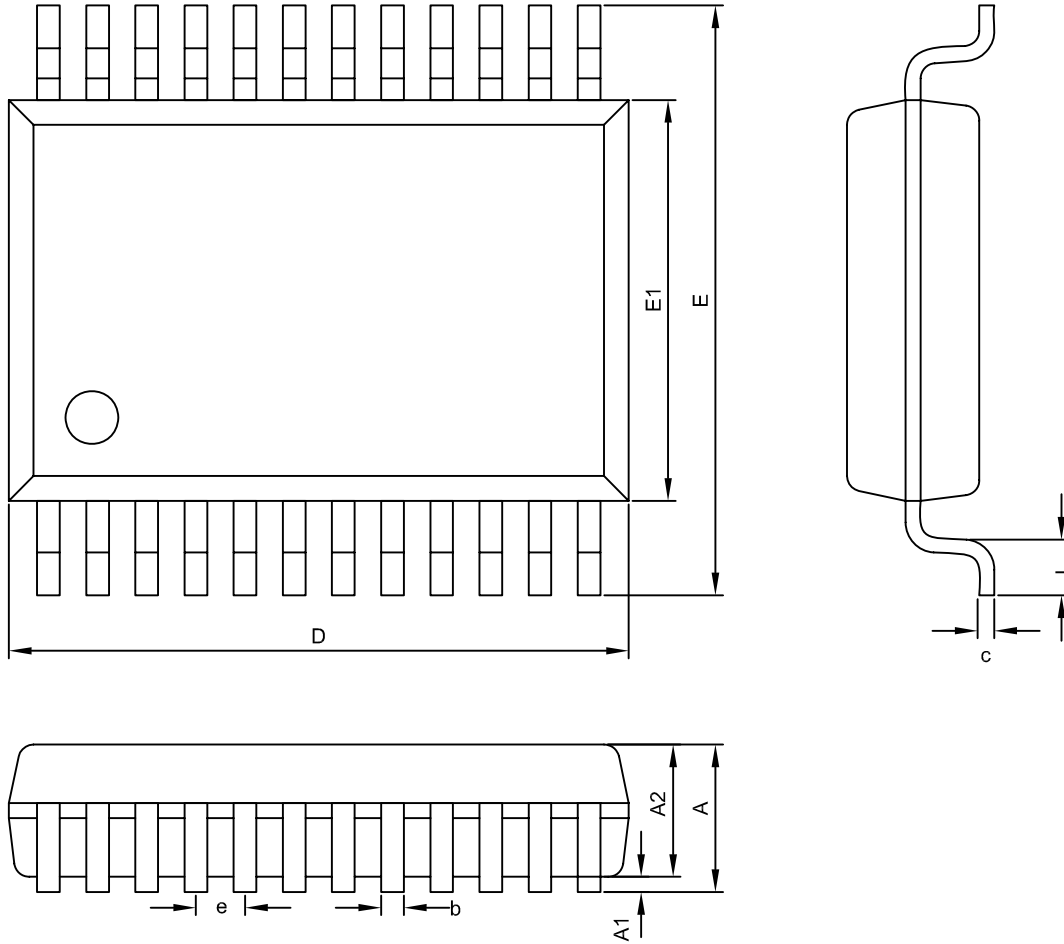

SSOP-24 (209mils)

Symble	DIMENSION IN MM			DIMENSION IN INCH		
	MIN.	NOM.	MAX.	MIN.	NOM.	MAX.
A	---	---	2.00	---	---	0.079
A1	0.05	0.13	0.25	0.002	0.005	0.010
A2	1.65	1.75	1.85	0.065	0.069	0.073
D	7.90	8.20	8.50	0.311	0.323	0.335
E	7.40	7.80	8.20	0.291	0.307	0.323
E1	5.00	5.30	5.60	0.197	0.209	0.220
c	0.09	---	0.25	0.004	---	0.010
b	0.22	---	0.38	0.009	---	0.015
e	0.65 BSC			0.026 BSC		
L	0.55	0.75	0.95	0.022	0.030	0.038

Taping Specification

PACKAGE	Q'TY/REEL
SSOP-24 (209)	2,000ea