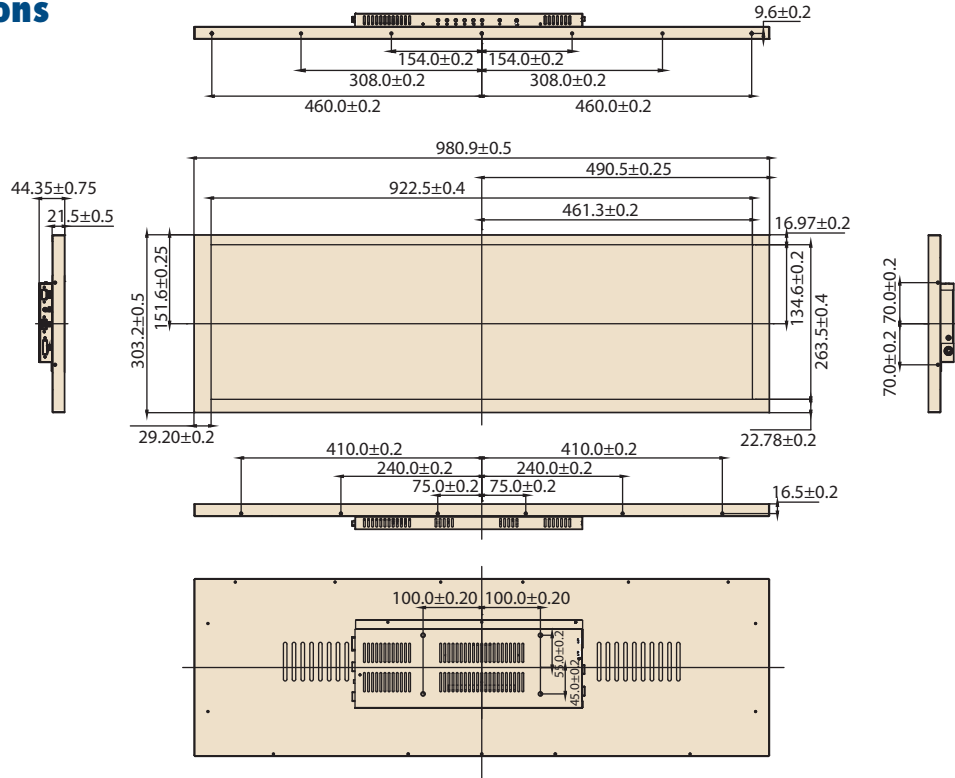

### Introduction

The Advantech DSD-5038 series Stretched Signage Display Monitor is with innovative size/shape and resolution of the display. The Stretch Display is ideal used for Public Information Display, the ultra wide aspect ratio is perfect for grabbing audience's attention, and the high resolution display gives perfect visual performance in wide variety of applications such as Public Transport Display, Call center, Bar, Digital Signage, Casino, and elevators. The monitor is designed with industrial grade components to ensure the highest standards of reliability are met.

### Specifications

Display	Model	DSD-5038N-80A1E
	Size	38" Stretched LED panel
	Resolution	1920 x 538
	Viewing Angle	176° (H)/176° (V)
	Brightness	800 (cd/m <sup>2</sup> )
	Color Support	16.7M colors
	Contrast Ratio	4000:1
	Response Time	9.5 (gray-to-gray) [msec]
	Backlight Life (hrs)	50,000 hrs
Environment	Operating Temperature	0 ~ 45° C
	Storage Temperature	-10 ~ 60° C
	Humidity	80 %RH Max. (Ta ≤ 45° C), non-condensing
System	I/O	VGA x1; DVI-D x 1; 24 VDC Jack x 1
	OSD	Keys; Menu, Up, Down, Auto Adjust, Monitor Power on/off Menu Functions: Brightness, Contrast, Screen Setting, Color Temp, VGA/DVI, Recall, Auto Adjust
	Power	120 W power adapter, with AC 100 ~ 240 V input and DC +24V @ 5 A output
Power Consumption	ON	76W (Typical); Max <80W
	Standby	3W (Typical); Max <5W
Mechanical	Net Weight	6.4 Kg
	Gross Weight	10.4 Kg
	Dimension	980.9 x 303.2 x 44.4 mm
	Packing	1152 x 180 x 407 mm
	VESA Mounting	200 x 100 (mm)

## Dimensions

Unit: mm

### Description

38" 1920 x 538 800cd/m<sup>2</sup> Stretched Signage Display