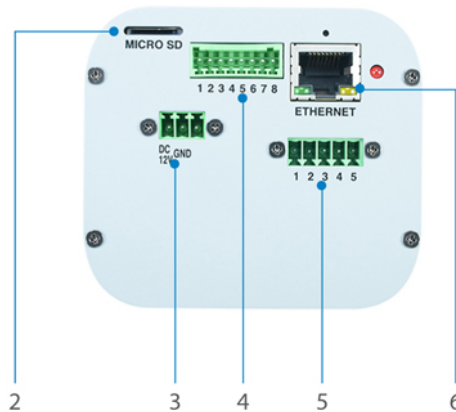

FCS-1150 2022 22: 1

! Mounting kits are to be ordered separately.

Zoom Network camera, 3-20mm, 802.3af PoE, 20/200, 12x Optical Zoom, WDR

1

1. Lens
2. Micro SD Slot
3. Power

2

3

4. GPIO
5. Alarm I/O
6. LAN Port

4

5

6

Key Features

- 20 200mm 20 Micro SDHC/SDXC 20 20
- 3-20mm 2000
- Supports 12x optical zoom
- 20 2000 2000 2 2000 20 WDR(20 20 20) 20
- 20: H.264/MJPEG
- 20 2 20 20 2000 2000 IR-2 20
- 20 20 20: 12VDC/PoE (IEEE 802.3af)
- 20 64-20 2000 2000 20(OneSecure App 20)

Image Sensor:

3-Megapixel 1/3" Progressive Scan CMOS

Connectors and Cabling:

1 x RJ-45 10/100 Mbps PoE port

1 x Auto Iris (DC Drive)

1 x 3.5mm line out

1 x 3.5mm line in

1 x DC power jack (12V)

I/O terminal block (1 DI/1 DO)

Modularity:

1 x MicroSDHC/ MicroSDXC card slot

Button:

Reset Button

Indicator:

Power & Link

Lens: