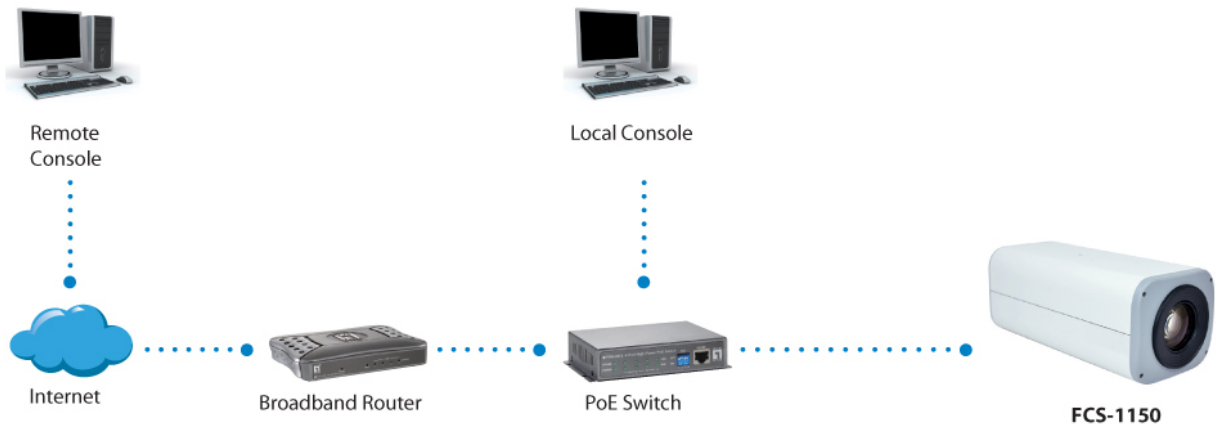

Others**Approval and Compliance:**

CE, FCC, ONVIF

Deployment:

Wall/Ceiling Mount

Operation Systems:

Microsoft Windows 8/7/Vista/XP

Order Information

FCS-1150