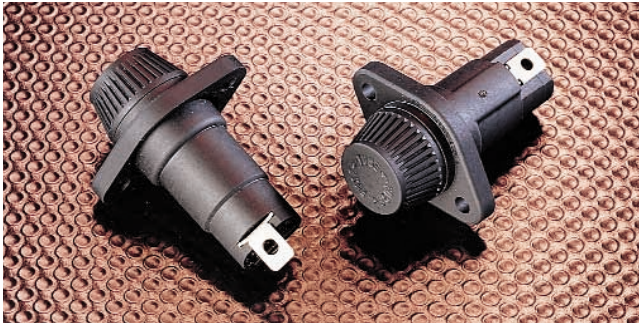

## 571 Series Panel Mounted Fuseholders

Panel mount fuseholders are available for supplementary or Class CC branch circuit protection. Class CC fuses have a rejection feature on one end cap which mates with the rejection feature of Littelfuse Class CC fuse blocks and fuseholders to prevent the installation of fuses with lower voltage ratings or interrupting ratings. Watertight version must be front panel mounted.

## SPECIFICATIONS

**Voltage Rating:** 600 Volts

**Ampere Rating:** 30 amperes for Class CC and Midget fuses

**Dielectric strength:** 4000 Volts

**Terminals:** Tin-plated brass combination solder and quick-connect

**Molded parts:** Black thermoplastic

**Approvals:** UL Recognized (File No. E14721) — 571 series  
UL Recognized for branch circuit protection — 571 OCC/RCC

CSA Certified (File No. LR7316)

## POWR-JAW Clip Clamps

POWR-JAW clamps improve the contact between fuse and clip. The unnecessary heat from poor contact due to the loss of spring force in the clips can cause nuisance fuse opening and premature aging of surrounding components.