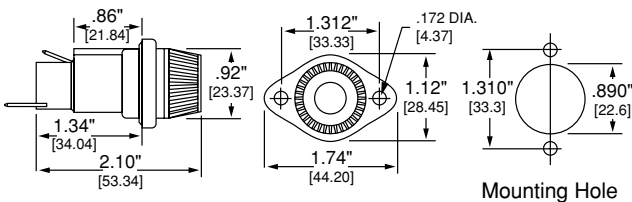

## SPECIFICATIONS

**Voltage Rating:** 600 Volts

**Ampere Rating:** 30 amperes for Class CC and Midget fuses

**Dielectric strength:** 4000 Volts

**Terminals:** Tin-plated brass combination solder and quick-connect

## ORDERING INFORMATION

Part Number		Bottom Terminal	Fuse Length Range*	For Use With
Standard	Watertight			
571 027	571 027P	Straight Rt. Angle	1 <sup>5</sup> / <sub>16</sub> " — 1 <sup>3</sup> / <sub>8</sub> "	Midget Fuses
571 028	571 028P			
571 007	571 007P	Straight Rt. Angle	1 <sup>13</sup> / <sub>32</sub> " — 1 <sup>1</sup> / <sub>2</sub> "	Midget Fuses
571 008	571 008P			
571 0CC	571 0CCP	Straight Rt. Angle	1 <sup>1</sup> / <sub>2</sub> "	Class CC Fuses
571 RCC	571 RCCP			

\* Fuse diameter is 1<sup>3</sup>/<sub>32</sub>".

**O-Rings:** 901-184 (body)  
901-260 (knob)