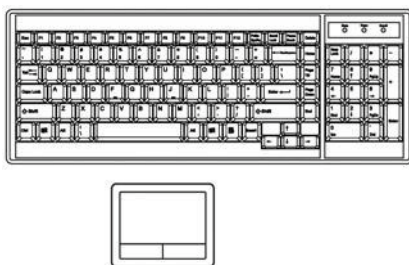

Standard Keyboard

Ge G keyboard integrated with touchpad

Optional layouts

EMEA	United Kingdom	Germany	France	Spain	Norway
	Italy	Russia	Switzerland	Netherlands	Portugal
Asia	China	Japan	Korea	Arabia	Turkey

Ordering Part Number

Model	Plug Type
96KVM-R19V8C-EU	European Plug
96KVM-R19V8C-IN	Indian Plug
96KVM-R19V8C-US	US Plug
96KVM-R19V8C-UK	UK Plug