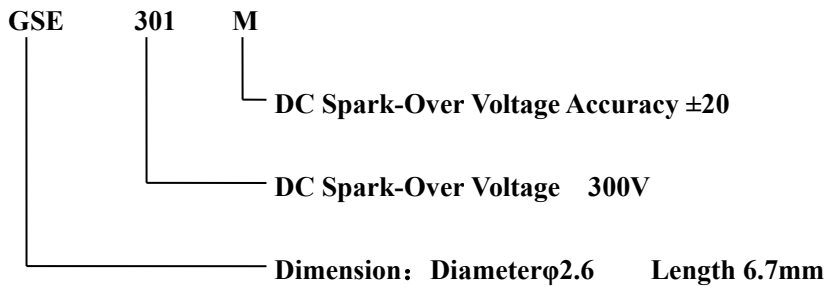

5 Marking of colour code:

Fast Delivery Time

GSE-501M Photo

| Part Number | Colour Code 1 | Colour Code 2 | Colour Code 3 |
|-------------|---------------|---------------|---------------|
| GSE-301M | Orange | Red | Red |
| GSE-501M | Green | ---- | --- |

6 Part Number Description:

7 Packing Quantity (1500PCS)