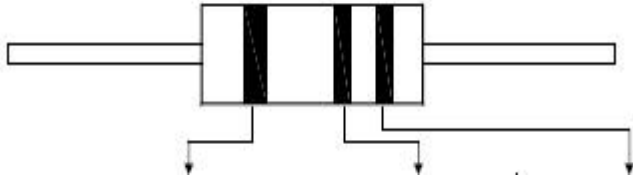

5 Marking of colour code:

Fast Delivery Time

GSE-501M Photo

| Part Number | Colour Code 1 | Colour Code 2 | Colour Code 3 |
|-------------|---------------|---------------|---------------|
| GSE-301M | Orange | Red | Red |
| GSE-501M | Green | ---- | --- |

6 Part Number Description:

7 Packing Quantity (1500PCS)