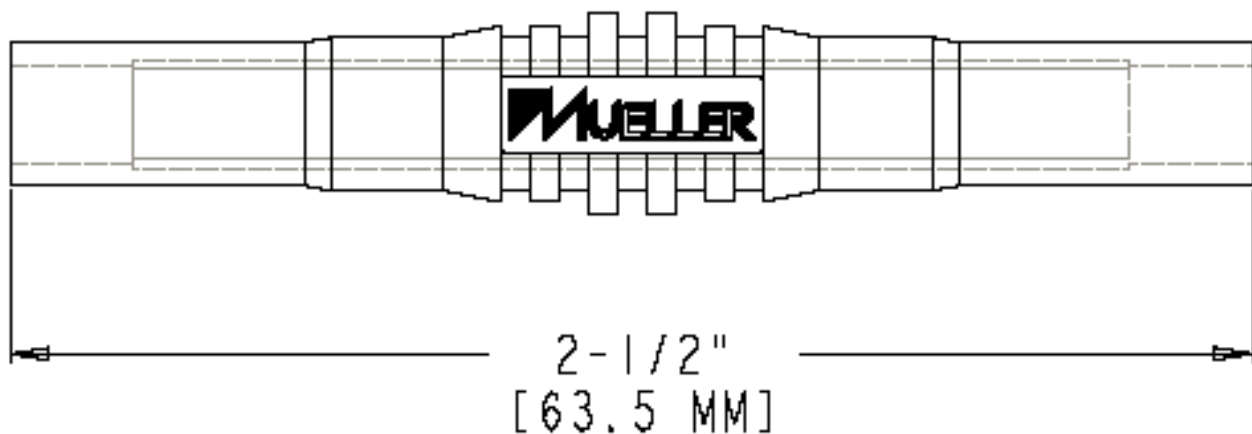

Part Number: BU-32601-*

Description:

3507

BU-32601-*

Insulated Banana Coupler

- Insulated Banana Coupler
- Material: Banana Plug: nickel-plated brass; Insulator: nylon
- Length: 2.50" (63.5 mm)
- *Std. Colors: -0 Black, -2 Red, -4 Yellow, -6 Blue
- Rating: 1000V, 15 Amps, IEC 1010 Compliant
- RoHS Compliant