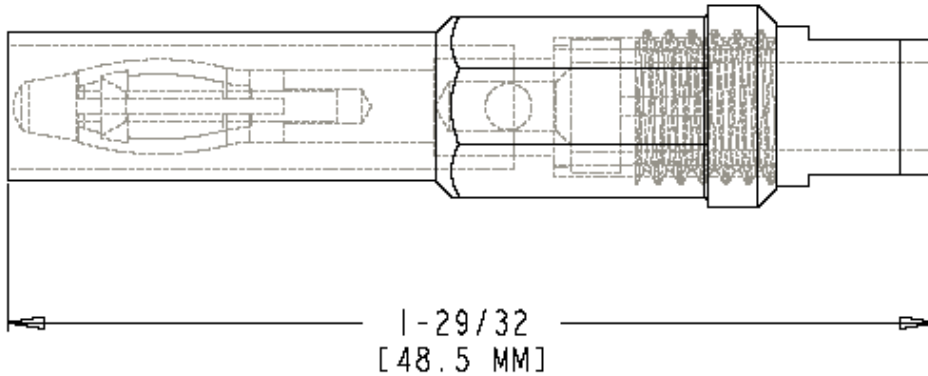

Part Number: BU-32603-*

Description: Cable Mountable 4mm Shrouded Banana Plug

3507

- Cable Mountable 4mm Shrouded Banana Plug
- Material: Banana Plug: nickel-plated brass; Insulator: nylon
- Length: 1.91" (48.5 mm)
- *Std. Colors: -0 Black, -2 Red
- Rating: 1000V, category III, 1500V, category II, 20 Amps
- IEC 1010 Compliant
- RoHS Compliant