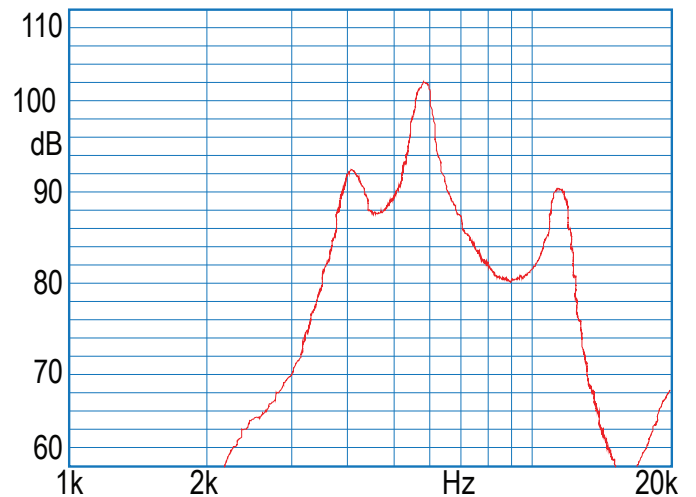

PRODUCT DATA SHEET

PART NO. PT -2408 NON-WASHABLE TYPE

PT -2408

DIMENSIONS

DIMENSION: Ø24.0 x H7.5

SPECIFICATION	UNIT	PT -2408
Rated Voltage Square Wave	(Vpp)	5
Operating Voltage	(VDC)	1~30
Current Consumption	(mA)	1
Capacitance at 120 Hz	(pF)	15000±30%
Sound Output (min)	(dB)	90
Resonance Frequency	(Hz)	4000±500
Operating Temp	(C)	-20~+70
Storage Temp	(C)	-30~+80
Weight	(g)	3
Dimension	mm	Ø24.0 x H7.5
Terminal		Pin
Environmental Protection Regulation		RoHS

FREQUENCY RESPONSE

*Value applying at rated voltage
*Distance for measurement 10 cm