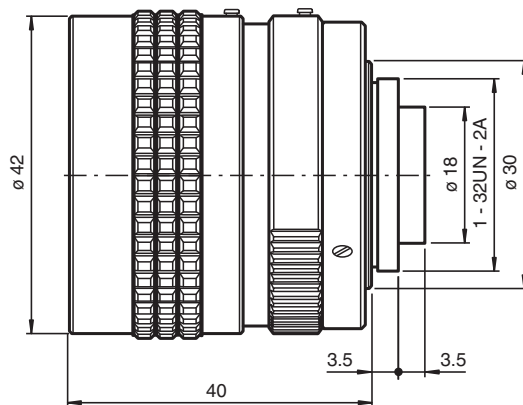

## Accessory camera lens VOS-LE-C-8MM

- Exchangeable lens (C-Mount)
- Focal length 8.5 mm
- F 1.5-C
- Format 2/3"
- MOD 0.2 m

Fixed focal length lens with locking screws for C-mount cameras

### Dimensions

#### General specifications

Optical resolution	0,3 MP
Focal length	8.5 mm
Focal range	< 12 mm
Format	2/3"
Aperture	F1.5-C
Aperture contro	manually
Horizontal angle of view	56.5 °
Vertical angle of view	43.3 °
Diagonal angle of view	67.9 °
At image format	8.8 x 6.6 mm
MOD (Minimum object distance)	200 mm

#### Mechanical specifications

Housing length	40 mm
Housing diameter	Ø 42 mm

Release date: 2020-11-25 Date of issue: 2020-11-25 Filename: 70114986\_eng.pdf

Refer to "General Notes Relating to Pepperl+Fuchs Product Information".