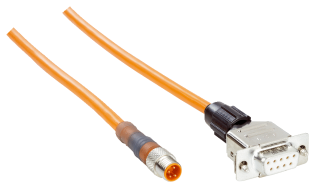

DSL-8D04G02M025KM1

SICK
Sensor Intelligence.

Ordering information

Type	Part no.
DSL-8D04G02M025KM1	6021195

Other models and accessories → www.sick.com/

Detailed technical data

Technical specifications

Accessory group	Plug connectors and cables
Accessory family	Connection cables
Connection type head A	Female connector, D-Sub, 9-pin, straight
Connection type head B	Male connector, M8, 4-pin, straight
Connector material	TPU
Connector color	Black
Locking nut material	CuZn, nickel-plated brass
Cable	2 m, PVC
Jacket material	PVC
Jacket color	Orange
Cable diameter	5 mm
Conductor cross-section	0.25 mm ²
Shielding	Unshielded
Reference voltage	≤ 35 V
Current loading	4 A
Authorizations	UL
Enclosure rating	IP67 (EN 60529)
Description	For connecting the configuration connection to the serial interface of the PC
Ambient operating temperature	Stationary position -40 °C ... +90 °C