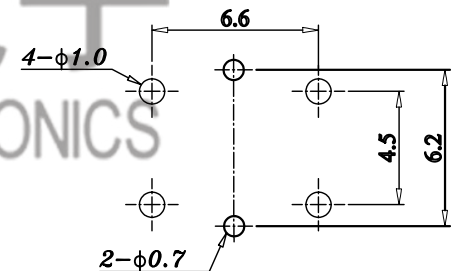

皓宇电子
HOOYA ELECTRONICS

INTENSITY 力度									
C	D	E							
160±50	200±50	250±50							
LED COLOR									
1	2	3	4	5	6	12	13	14	23
Red	Yellow	Green	Blue	White	Pure Green	Red Yellow	Red Green	Red Blue	Yellow Green

					TOLERANCE UNLESS SPECIFIED						
6	LED		1		UP TO 5mm: ±0.1	ANGULAR	1				
5	CONTACT	SUS	1	AG-PLATED	ABOVE 5mm: ±0.2	±1°	NO	DATE	REVISIONS	BY APPD	
4	TERMINAL	BRASS	4	AG-PLATED	TITLE: TACT SWITCH			UNIT : MM	ROHS COMPLIANT	DWN	
3	CASE	PA66	1		MODEL: TC-1193-R-E			SCALE: 1:1	COMPLIANT	CHK'D	
2	COVER	PET	1	NATURAL	HAOYU(HONGKONG)LIMITED				APPD		
1	KNOB	PA66	1						PRO.AGL:		REV :A0
NO.	PART NAME	MATERIAL	QTY	FINISHING							