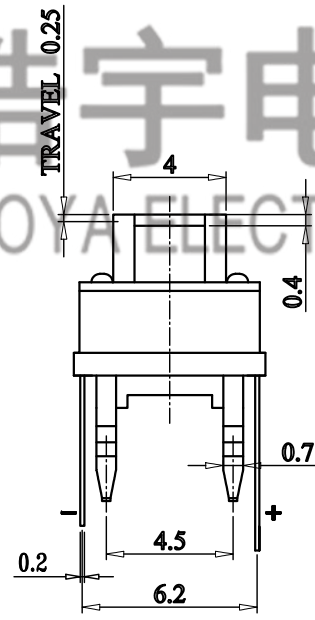

皓宇电子
HOOYA ELECTRONICS

INTENSITY 力度									
C	D	E							
160±50	200±50	250±50							
LED COLOR									
1	2	3	4	5	6	12	13	14	23
Red	Yellow	Green	Blue	White	Pure Green	Red Yellow	Red Green	Red Blue	Yellow Green

					TOLERANCE UNLESS SPECIFIED						
6	LED		1		UP TO 5mm: ±0.1	ANGULAR	1				
5	CONTACT	SUS	1	AG-PLATED	ABOVE 5mm: ±0.2	±1°	NO	DATE	REVISIONS	BY APPD	
4	TERMINAL	BRASS	4	AG-PLATED	TITLE: TACT SWITCH			UNIT : MM	ROHS COMPLIANT	DWN	
3	CASE	PA66	1		MODEL: TC-1193-R-E			SCALE: 1:1	COMPLIANT	CHK'D	
2	COVER	PET	1	NATURAL	HAOYU(HONGKONG)LIMITED				APPD		
1	KNOB	PA66	1						PRO.AGL:		REV :A0
NO.	PART NAME	MATERIAL	QTY	FINISHING							