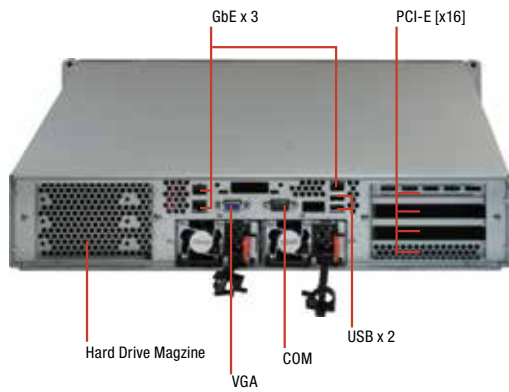

CRS-720X-2R

High Performance 2U Storage Server

Front View

Rear View

Top View

Features

- Intel® Xeon™ E5-2600 Family Processor
- Intel® C602-A PCH
- Up to 16 of DDR3 Slots
- Gigabit Ethernet x 2 (Intel® 82574L Chipset)
- Up 66 of 2.5" SATA Hard Disks
- Upgradable to 2 of 10GbE
- Windows® 2008 R2, R2 Enterprise, RedHat Enterprise, Cent OS, SuSE, VMware ESX 4.1/ ESXi 4.1 Support

Specifications

System	
Form Factor	2U Height Server
Processor	Intel® Xeon™ E5-2600 Family x 2
System Memory	DDR3 ECC x 16
Chipset	Intel® C602-A PCH
Ethernet	Intel® 82574L GbE x 2 + Management Port x 1
Graphic	Aspeed AST2300 with 16MB VRAM
Expansion Slots	PCI-E [x16] (Full Height) x 8 PCI-E [x8] x 1
Storage	2.5" SATA disks x 66 (Note)
Rear IO Ports	External Serial Port x 1 External USB Port x 4 (Front x 2; Rear x 2) VGA Port x 1 RJ-45 x 2 + Management LAN x 1
Power Supply	Redundant 920W 80 Plus Gold certified