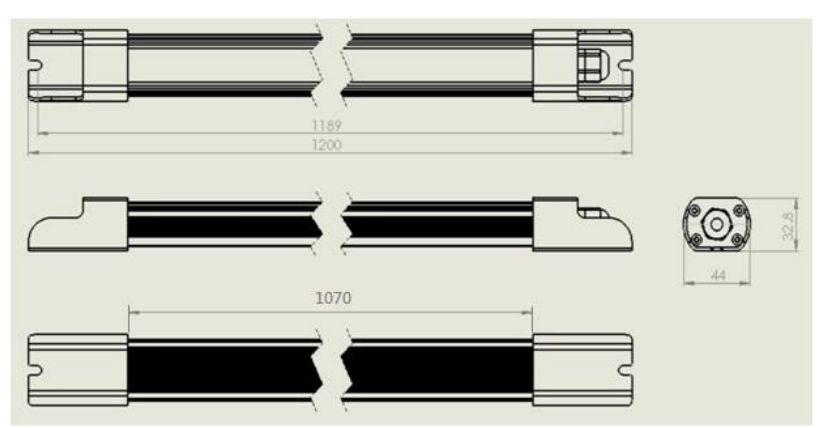

Quelighting Corp.
Cares the Earth we all live in together.
For more information- Write us E-mail

www.quelighting.com
sales@quelighting.com

886-3-4227388
FAX 886-3-4227387