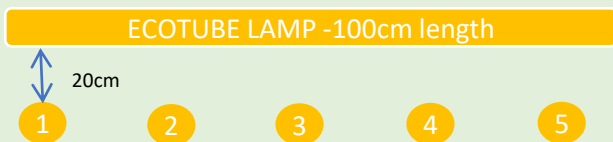

PPFD result @ 20cm Height

Use spectrometer test 5 points of PPFD ($\mu\text{mol}/\text{m}^2\text{s}$)

		5 Points of PPFD test by Spectrometer PG200N				
Spectrum	Power	1	2	3	4	5
WW	40W	146	201.8	204.1	204.6	155.6
RBW	43W	153.7	202.4	205.4	204.4	155.8
PCRW	40W	113.6	155.4	168.8	154.5	115.1
RB	43W	138	185.1	182.4	180	144.8