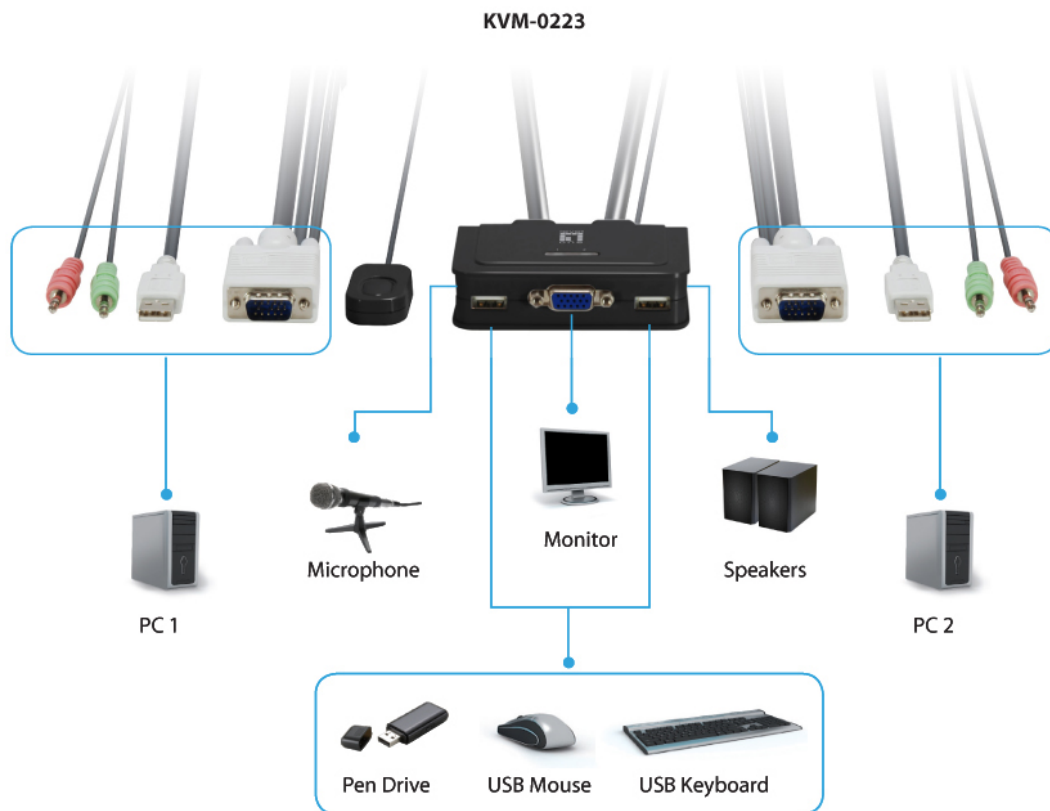

Keyboard/Mouse: 2 x Type A USB Connectors (female)

Video: 1 x VGA (female)

Speaker: 1 x Stereo speaker jack

Microphone: 1 x Mono microphone jack

Button:

display switch button

Indicator:

Green for PC Selection

## Physical Specifications

Dimensions (W x D x H mm):

87 x 59 x 25 mm

Weight (g):

360 g

## Others

Approval and Compliance:

CE, FCC

\* A USB hub can be used to connect to additional USB devices.