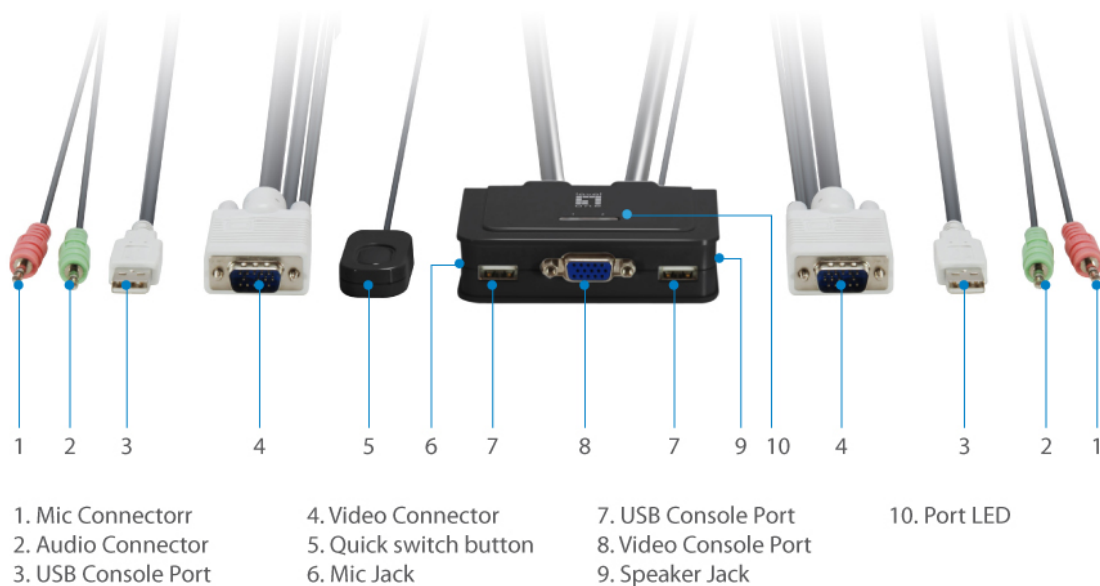

## 2-Port Cable KVM Switch, VGA, USB, Audio

The LevelOne KVM-0223 USB Cable KVM Switch offers users a high resolution VGA video interface and eliminates connection headaches with two sets of fixed USB KVM & Audio / Mic combo cables. A wired QuickSwitch! button further enhances the user's experience by switching from one computer to another with just the touch of a button. The LevelOne KVM-0223 also supports switching client software with both Windows and Mac OS supported. LevelOne freeware can be installed on networked computers for intuitive menu-driven switching action. A desktop icon displays which port is currently active, giving users an easy interface with the devices, an LED display provides easy status monitoring and keyboard hotkeys offer even more convenience with a third way of switching between devices. The two USB 2.0 keyboard and mouse ports are transparent USB hub ports that feature full driver support for advanced keyboard/mouse action. In addition, they can also be connected to other high-speed devices such as USB disk storage.

### Key Features

- 2 x USB 2.0, 2 x VGA, 2 x Audio / Mic 2-Port Cable KVM Switch
- 1 x wired QuickSwitch! Button for instant switching
- 2 x fixed VGA USB KVM audio/mic combo cables
- Windows and Mac switching software support
- USB 2.0 hub ports for keyboard, mouse or other high-speed USB devices
- VGA analog video up to 2048 x 1536 pixels
- Independent/simultaneous switching of PC and audio/mic channel
- User-definable hotkeys and universal hotkey for computer switching
- LED display for easy status monitoring

Keyboard/Mouse: 2 x Type A USB Connectors (female)

Video: 1 x VGA (female)

Speaker: 1 x Stereo speaker jack

Microphone: 1 x Mono microphone jack

Button:

display switch button

Indicator:

Green for PC Selection