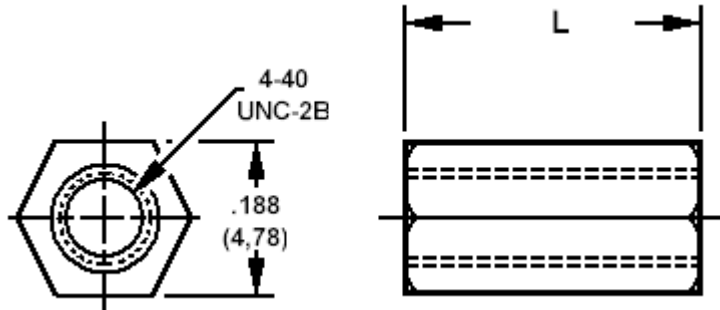

350-3934 Spacer/Stand-off, hexagonal, threaded

How to order code
350-3934-XX-YY-00
 Basic Part No XX = L dimension, YY = Plating Finish

DIMENSIONS, (XX)		
	(XX)	L
350-3934	-03	.250 (6,35)
	-04	.312 (7,92)
	-05	.375 (9,53)
	-06	.438 (11,13)
	-07	.500 (12,70)

MATERIALS			
Component	Material	Finish ₁ (YY)	
Spacer/Stand-Off	Brass	-02 Nickel	-07 Cadmium (plus Chromate)