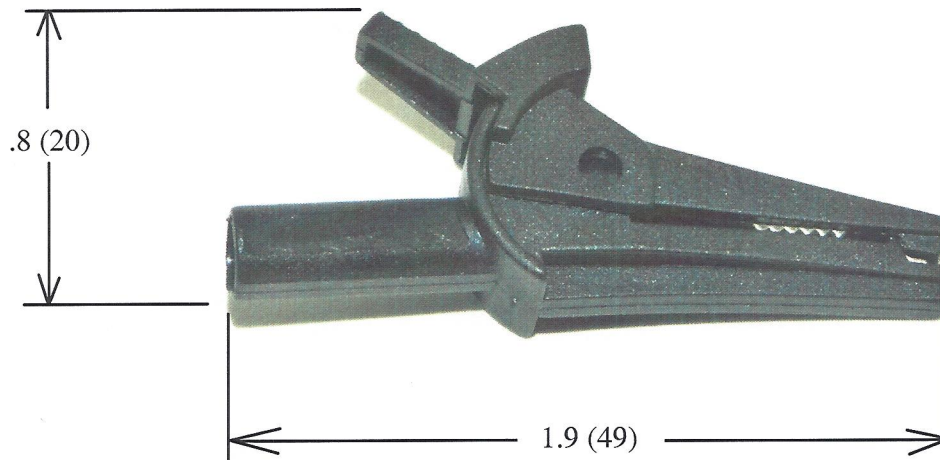

**MODEL: BU-110-\***

**Fully Insulated Mini-Clip**

- Can be attached by a standard, insulated or retractable 4mm banana, plug
- Clip is Nickel plated Steel with a Nylon insulated shell
- Ratings: 300V 10 Amps. @ 105°C
- Colors -0 black, -2 red,
- RoHS Compliant