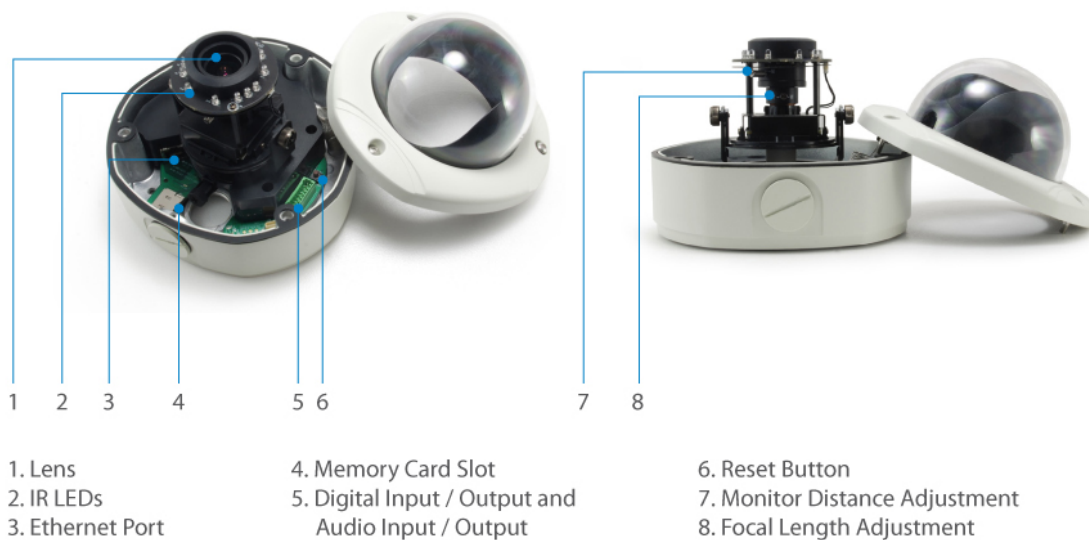

FCS-3083 Version: 1

! Power supply unit is to be ordered separately.

Varifocal Dome IP Network Camera, 5-Megapixel, 802.3af PoE, IR LEDs, Vandalproof, Indoor/Outdoor, two-way audio

Key Features

- 2.8-12 mm adjustable Vari-focal length for wide angle surveillance
- 5-Megapixel high-definition resolution
- Weatherproof IP67-rated housing
- Built-in Micro SDHC/SDXC card slot for local storage
-
- Features WDR (Wide Dynamic Range) to enhance visibility under extremely bright or dark environments
- Vandal-proof IK10-rated housing
- Built-in infrared LEDs for night viewing up to 30m
- Removable IR-cut filter for day and night surveillance
- Video compression: H.264, MJPEG
- Power support: PoE (IEEE 802.3af)
- Free surveillance and CMS (Central Management System) software packages with 64-channel license

Image Sensor:

5-Megapixel 1/3.2" Progressive Scan CMOS

Lens:

Vari-focal, Fixed iris, Manual focus, f2.8-12 mm, F1.4

Port:

1 x RJ-45 10/100 Mbps PoE port
1 x 3.5mm line out
1 x 3.5mm line in
I/O terminal block (1 DI/1 DO)
1 x MicroSDHC/ MicroSDXC card slot

Button/Knob:

Reset Button

Indicator:

Power

IR Cut Filter:

Removable infrared-cut filter for day & night function

IR LED:

15 IR LEDs for illumination up to 30m

Video:

Image Setting: - Adjustable image size, quality and bit rate
- Configurable brightness, sharpness, contrast, saturation, white balance and exposure
- AGC/AWB/AES
- Back Light Compensation (BLC)
- Wide Dynamic Range (WDR), Basic WDR (74 dB)
- 2D Noise Reduction (2DNR)
Streaming: Up to 2 video streams