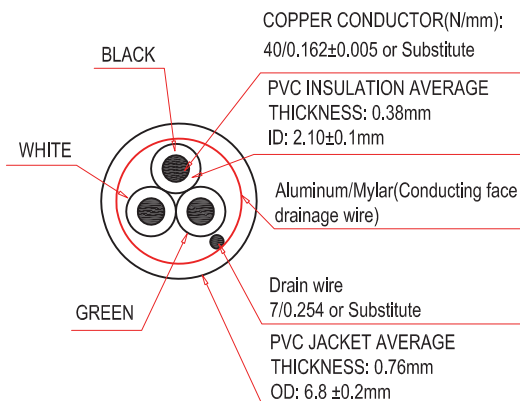

A

B

B

C

C

D

D

E

E

F

F

Material:

- SVT 3x18AWG(0.824MM<sup>2</sup>) VW-1 Shielded, 105° 300V
- Jacket Color: Black
- E- Green; L- Black; N- White

Electrical Test :

- 100% Open & Short Testing
- Insulation Resistance : 100meg-ohm(Min.)
- Voltage : 500V DC / 1 Min.

Unit: mm

Scale	Free					Date	Name
TOLERANCE					Drawn	27.12.11	Chappell
X.	±X				Approved	21.06.13	Groll
X.X	±X						
X.XX	±X						
DIM	TOL						
X.°	±X°						
X.X°	±X°	①	Updated all information	21.06.13	Wilson		
Angle	TOL	Id.	Modification	Date	Name		

Title	
Power cord - Plug ⇔ Open End	
SVT, 18AWG, 105°C, Shielded, 0.5 meter	
ASSMANN WSW-No.	
AK500-OE-7-0.5-R	
Drawing-No.	rev01
Replace	Sheet 1/1

1

2

3

4

5

6

7