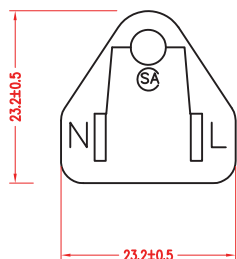

A

B

B

C

C

D

D

E

E

F

F

Material:

- SVT 3x18AWG(0.824MM<sup>2</sup>) VW-1 Shielded, 105° 300V
- Jacket Color: Black
- E- Green; L- Black; N- White

Electrical Test :

- 100% Open & Short Testing
- Insulation Resistance : 100meg-ohm(Min.)
- Voltage : 500V DC / 1 Min.

Unit: mm

Scale	Free					Date	Name
TOLERANCE					Drawn	27.12.11	Chappell
X.	±X				Approved	21.06.13	Groll
X.X	±X						
X.XX	±X						
DIM	TOL						
X.°	±X°						
X.X°	±X°	①	Updated all information	21.06.13	Wilson		
Angle	TOL	Id.	Modification	Date	Name		

Title	
Power cord - Plug ⇔ Open End	
SVT, 18AWG, 105°C, Shielded, 0.5 meter	
ASSMANN WSW-No.	
AK500-OE-7-0.5-R	
Drawing-No.	rev01
Replace	Sheet 1/1

1

2

3

4

5

6

7