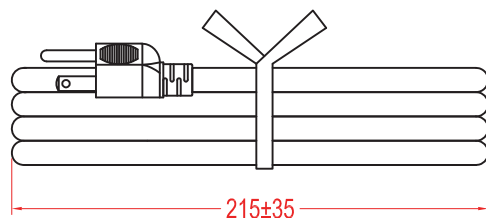

E

F

F

Material:

- SVT 3x18AWG(0.824MM<sup>2</sup>) VW-1 Shielded, 105° 300V
- Jacket Color: Black
- E- Green; L- Black; N- White

Electrical Test :

- 100% Open & Short Testing
- Insulation Resistance : 100meg-ohm(Min.)
- Voltage : 500V DC / 1 Min.

Unit: mm

Scale	Free					Date	Name
TOLERANCE					Drawn	27.12.11	Chappell
X.	±X				Approved	21.06.13	Groll
X.X	±X						
X.XX	±X						
DIM	TOL						
X.°	±X°						
X.X°	±X°	①	Updated all information	21.06.13	Wilson		
Angle	TOL	Id.	Modification	Date	Name		

Title	
Power cord - Plug ⇔ Open End	
SVT, 18AWG, 105°C, Shielded, 0.5 meter	
ASSMANN WSW-No.	
AK500-OE-7-0.5-R	
Drawing-No.	rev01
Replace	Sheet 1/1

1

2

3

4

5

6

7