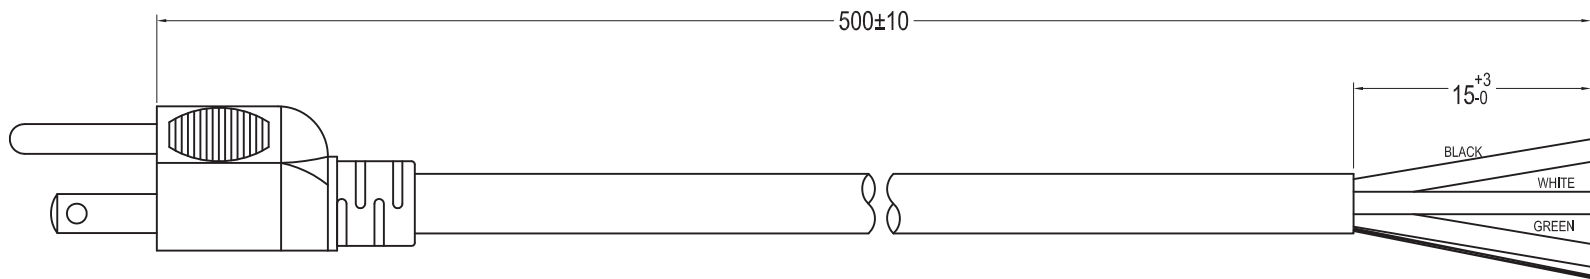

E

F

F

Material:

- SVT 3x18AWG(0.824MM<sup>2</sup>) VW-1 Shielded, 105° 300V
- Jacket Color: Black
- E- Green; L- Black; N- White

Electrical Test :

- 100% Open & Short Testing
- Insulation Resistance : 100meg-ohm(Min.)
- Voltage : 500V DC / 1 Min.

Unit: mm

Scale	Free					Date	Name
TOLERANCE					Drawn	27.12.11	Chappell
X.	±X				Approved	21.06.13	Groll
X.X	±X						
X.XX	±X						
DIM	TOL						
X.°	±X°						
X.X°	±X°	①	Updated all information	21.06.13	Wilson		
Angle	TOL	Id.	Modification	Date	Name		

Title	
Power cord - Plug ⇔ Open End	
SVT, 18AWG, 105°C, Shielded, 0.5 meter	
ASSMANN WSW-No.	
AK500-OE-7-0.5-R	
Drawing-No.	rev01
Replace	Sheet 1/1

1

2

3

4

5

6

7