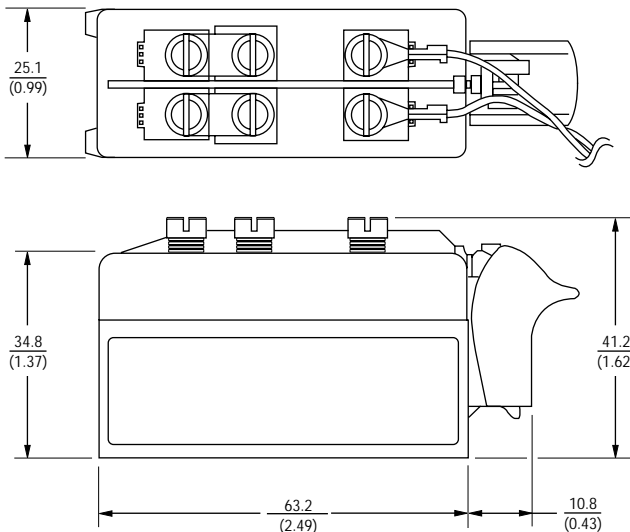

Product Dimensions

Reliable Electronic Solutions

Asia-Pacific:

TEL +886- (0)2 25624117
FAX +886- (0)2 25624116

Europe:

TEL +41-41 7685555
FAX +41-41 7685510

North America:

TEL +1-909 781-5500
FAX +1-909 781-5700

bourns.com

REV. A

"Bourns" and "MSP" are registered trademarks of Bourns, Inc.
Specifications are subject to change without notice.
COPYRIGHT © 2002, BOURNS, INC. LITHO IN U.S.A. IP 09/02 G0255