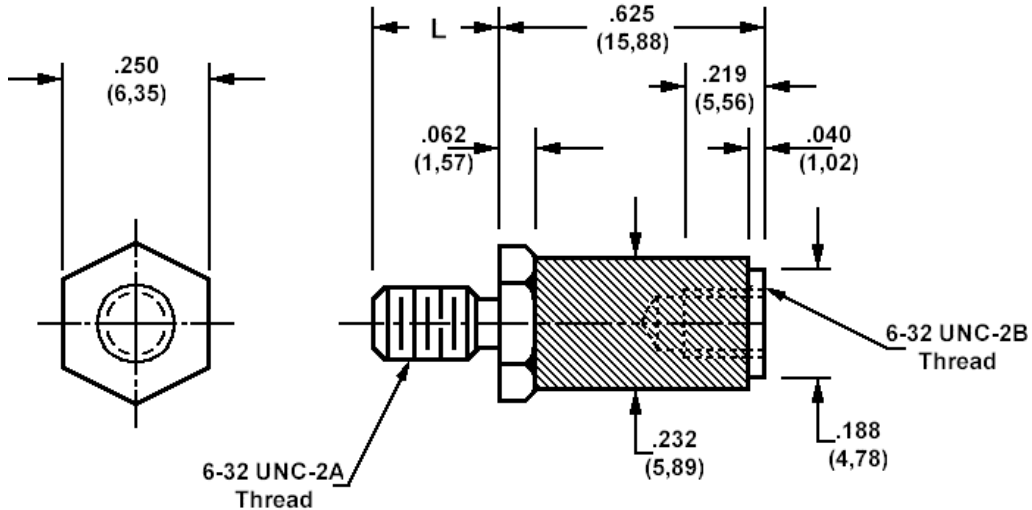

352-4619 Spacer/Stand-off, insulated, threaded

How to order code
352-4619-XX-07-16
 Basic Part No XX = L dimension

DIMENSIONS (XX)		
	(XX)	L
352-4619	-01	.219 (5,56)
	-02	.250 (6,35)
	-03	.375 (9,53)

MATERIALS		
Component	Material	Finish
Studs	Brass	Cadmium (plus Chromate)
Insulator	Diallyl Phthalate	Blue

Other colour insulators available on request

ADDITIONAL SPECIFICATIONS	
Dielectric Withstanding Voltage (VRMS)	6000
Capacitance (pF)	.6