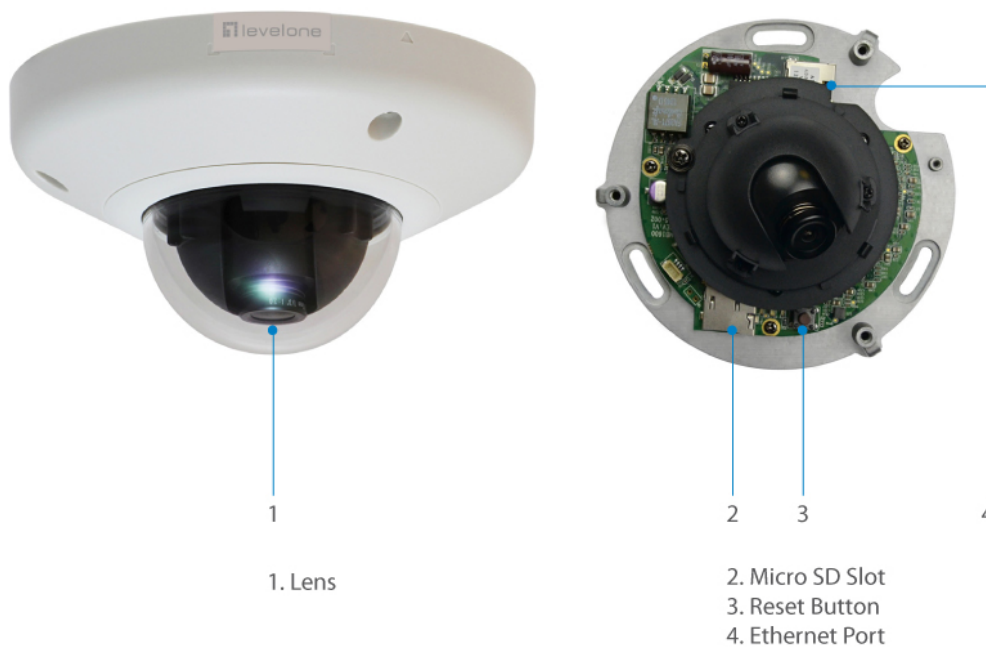

FCS-3065 Version: 1

**!** Power supply unit is to be ordered separately.

## Fixed Dome IP Network Camera, 5-Megapixel, 802.3af PoE, Vandalproof

### Key Features

- Built-in Micro SDHC/SDXC card slot for local storage
- 5-Megapixel high-definition resolution
- Features WDR (Wide Dynamic Range) to enhance visibility under extremely bright or dark environments
- Vandal-proof IK08-rated housing
- Video compression: H.264, MJPEG
- Power support: PoE (IEEE 802.3af)
- Free surveillance and CMS (Central Management System) software packages with 64-channel license