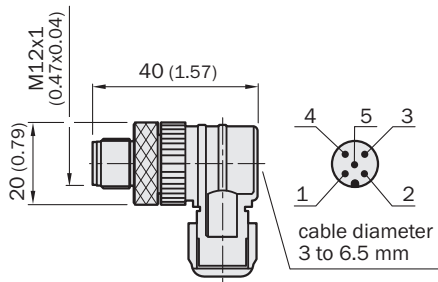

ETIM 6.0	EC002635
UNSPSC 16.0901	39121421

Dimensional drawing (Dimensions in mm (inch))