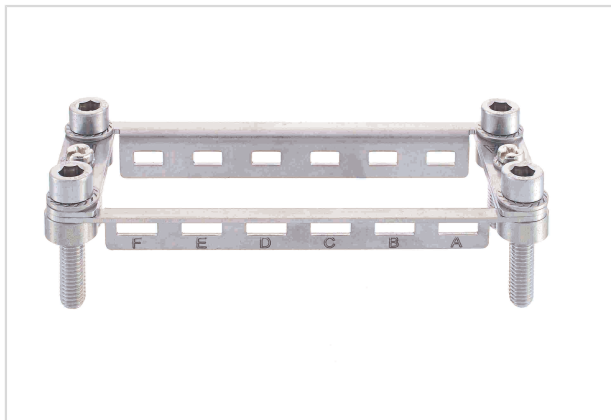

Frame Han 16HPR enlarged-Mod-A-F

Image is for illustration purposes only. Please refer to product description.

Part number	09 11 000 9945
Specification	Frame Han 16HPR enlarged-Mod-A-F
HARTING eCatalogue	https://b2b.harting.com/09110009945

Identification

Category	Accessories
Series of hoods/housings	Han [®] HPR enlarged
Type of accessory	Frame
Description of the accessory	for up to 6 single modules A ... F

Version

Size	16 B
Pack contents	2x M4 screw 2x washer SK S4 4x cheese-head screw M6 x 20 4x cheese-head screw M6 x 30 4x washer SK S6

Technical characteristics

Tightening torque	1.5 Nm Fixing screws M4 10 Nm Fixing screws M6
-------------------	---

Material properties

Material (accessories)	Stainless steel
RoHS	compliant
ELV status	compliant
China RoHS	e
REACH Annex XVII substances	No
REACH ANNEX XIV substances	No

Pushing Performance

Material properties

REACH SVHC substances	No
-----------------------	----

Commercial data

Packaging size	1
Net weight	123 g
Country of origin	China
European customs tariff number	85389099
eCl@ss	27440210 Fixing element for industrial connectors