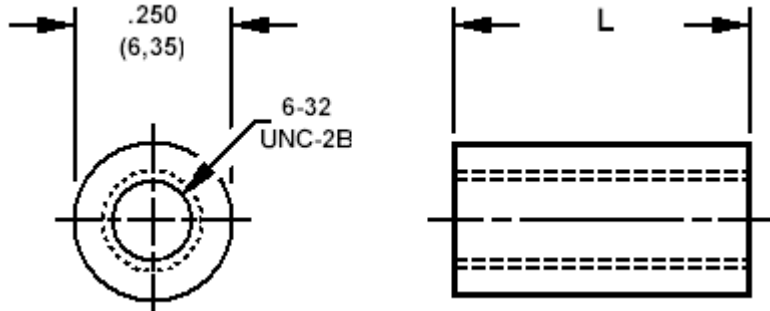

350-3947 Spacer/Stand-off, round, threaded

How to order code

350-3947-XX-YY-00

Basic Part No XX = L dimension, YY = Plating Finish

DIMENSIONS (XX)		
	(XX)	L
350-3947	-03	.250 (6,35)
	-05	.375 (9,53)
	-07	.500 (12,70)
	-08	.625 (15,88)
	-09	.750 (19,05)
	-11	1.000 (25,40)

MATERIALS			
Component	Material	Finish (YY)	
Spacer/Stand-Off	Brass	Nickel	Cadmium (plus Chromate)