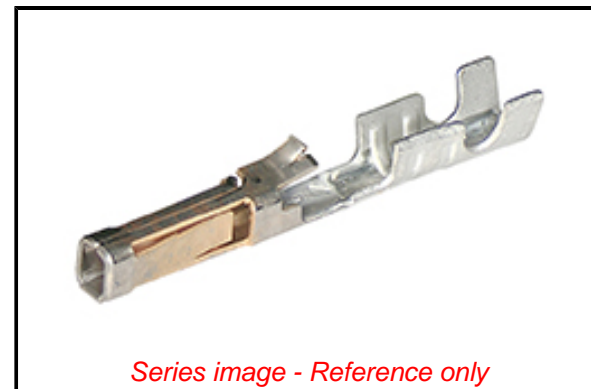

PLEASE CHECK WWW.MOLEX.COM FOR LATEST PART INFORMATION

Part Number: [0016020088](#)
Status: **Active**
Overview: C-Grid Connector Products
Description: SL Crimp Terminal, Series 70058, Female, 22-24 AWG, with 0.76µm Selective Gold (Au) Plated Contact, Reel

Documents:

[Drawing (PDF)](#) [Product Specification TS-70058-001-001 (PDF)](#)
[Product Specification PS-70058-001 (PDF)](#) [RoHS Certificate of Compliance (PDF)](#)
[Product Specification PS-70400-001 (PDF)](#)

General

Product Family Crimp Terminals
Series [70058](#)
Application Signal
Crimp Quality Equipment Yes
Overview [C-Grid Connector Products](#)
Packaging Alternative [16-02-0104 (Bag)](#)
Product Name CyClone, SL
UPC 800753596030

Physical

Gender Female
Material - Metal Phosphor Bronze
Material - Plating Mating Gold
Material - Plating Termination Tin
Net Weight 0.073/g
Packaging Type Reel
Plating min - Mating 0.762µm
Plating min - Termination 1.905µm
Termination Interface: Style Crimp or Compression
Wire Insulation Diameter 1.63mm max.
Wire Size AWG 22, 24
Wire Size mm² N/A

Solder Process Data

Lead-freeProcess Capability N/A

Material Info

Engineering Number 70058-0026

Reference - Drawing Numbers

Product Specification PS-70058-001, PS-70400-001, TS-70058-001-001
Sales Drawing 700580000-SD-000

Series image - Reference only

EU ELV

Not Relevant

EU RoHS

Compliant

REACH SVHC

Not Contained Per -
ED/61/2018 (27 June
2018)

Halogen-Free

Status

Low-Halogen

Need more information on product environmental compliance?

Email productcompliance@molex.com
Please visit the [Contact Us](#) section for any non-product compliance questions.

China ROHS	Green Image
ELV	Not Relevant
RoHS Phthalates	Not Contained

Search Parts in this Series

[70058 Series](#)

Use With

SL Crimp Housing [70066](#) , [70450](#)

CyClone Connector [73099](#)