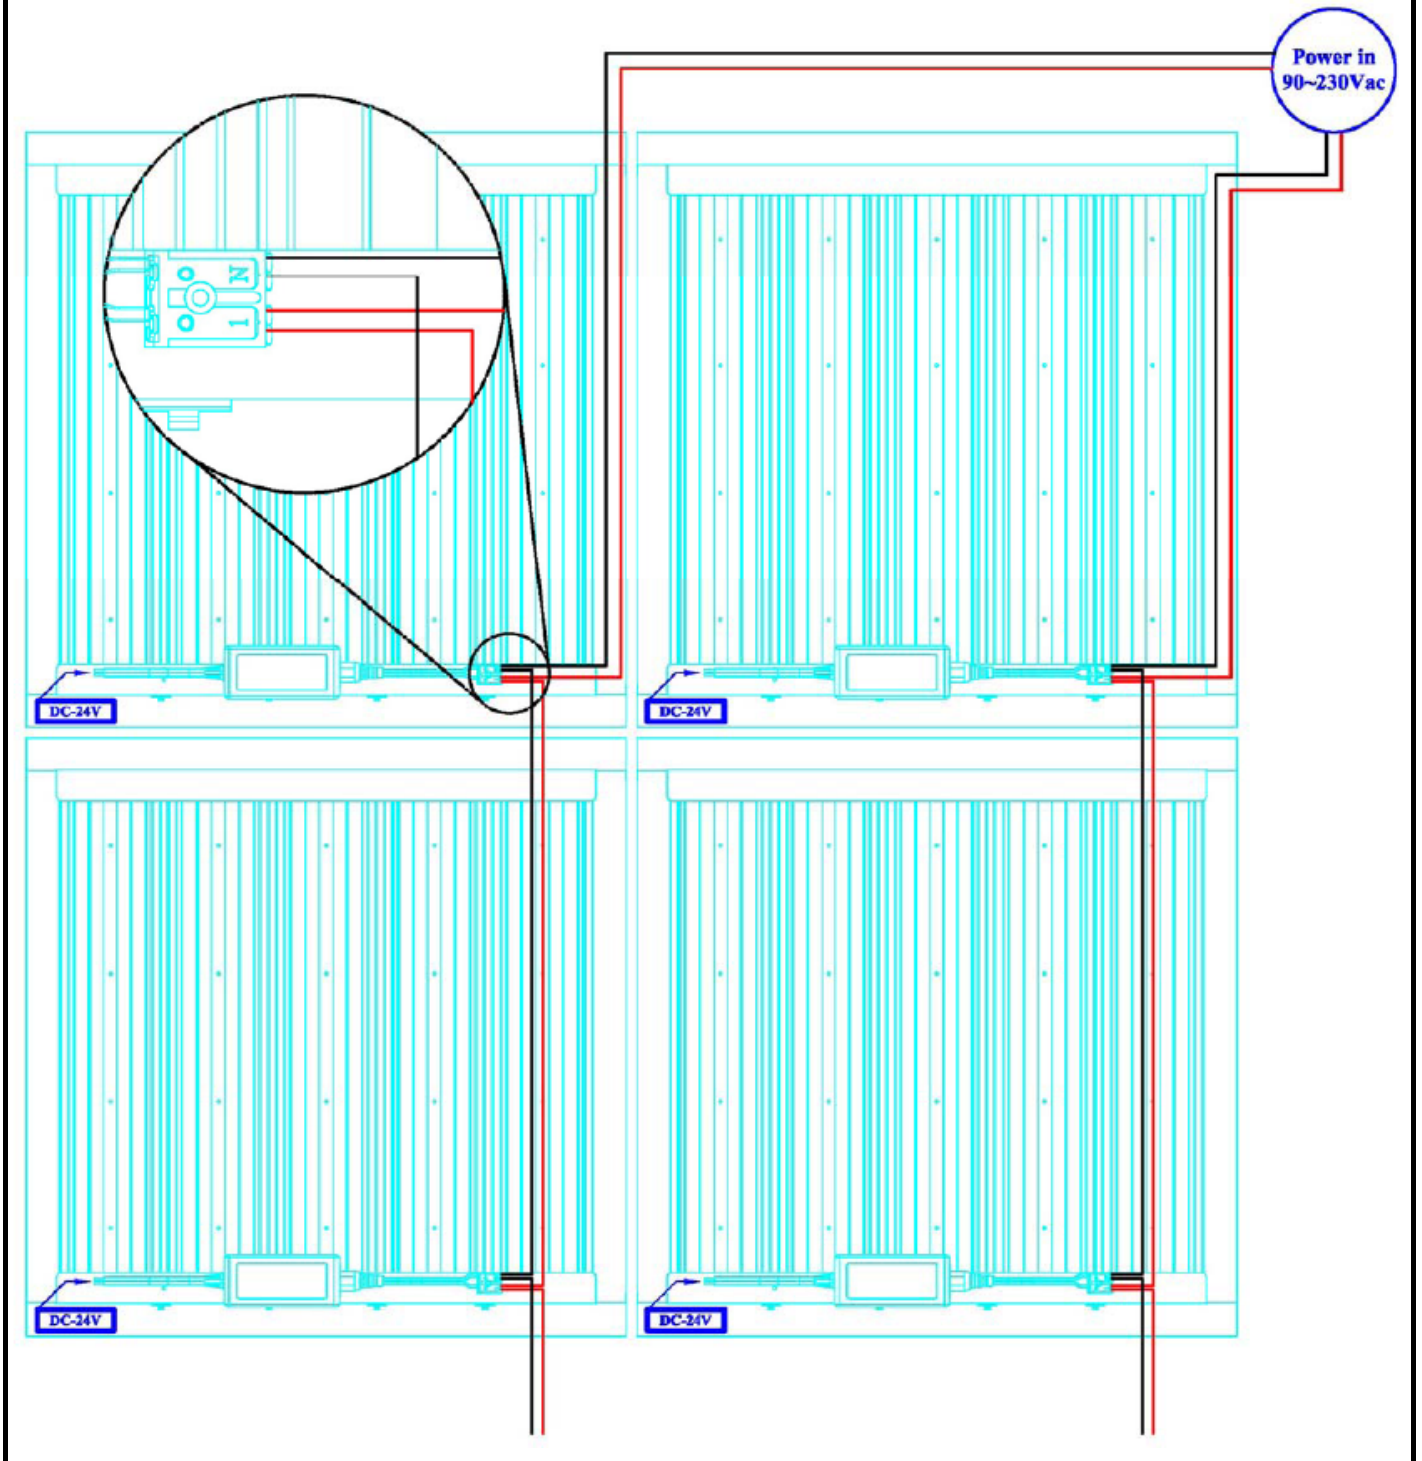

Part No.

AH-TSW-36W-003

Diff No.003

600x600x25.4mm

LED Light Fixtures

Type :

■ Product Photo:**■ Features:**

- LED power : 36 W.
- Dimension : 600 × 600 × 25.4mm.
- Emitted color : Warm White.
- Chip material : InGaN.
- High luminance, Lower power consumption.
- Long life LEDs.

Part No.

AH-TSW-36W-003

Diff No.003

600x600x25.4mm

LED Light Fixtures

Type :

■ Specification:

Parameter	Symbol	Rating	Unit
Input Voltage	V_{IN}	AC 90~230	V
Emitting degree	$2\theta_{1/2}$	120	Deg.
Color Temperature	CCT	3000	K
Luminous Flux	Flux	1900	Lm
Operating Temperature Range	Topr	0 ~ 40	°C
Storage Temperature Range	Tstg	-20 ~ 60	°C

Part No.

AH-TSW-36W-003

Diff No.003

600x600x25.4mm

LED Light Fixtures

Type :

接線 線路圖 (Wiring Circuit Diagram)

Part No.