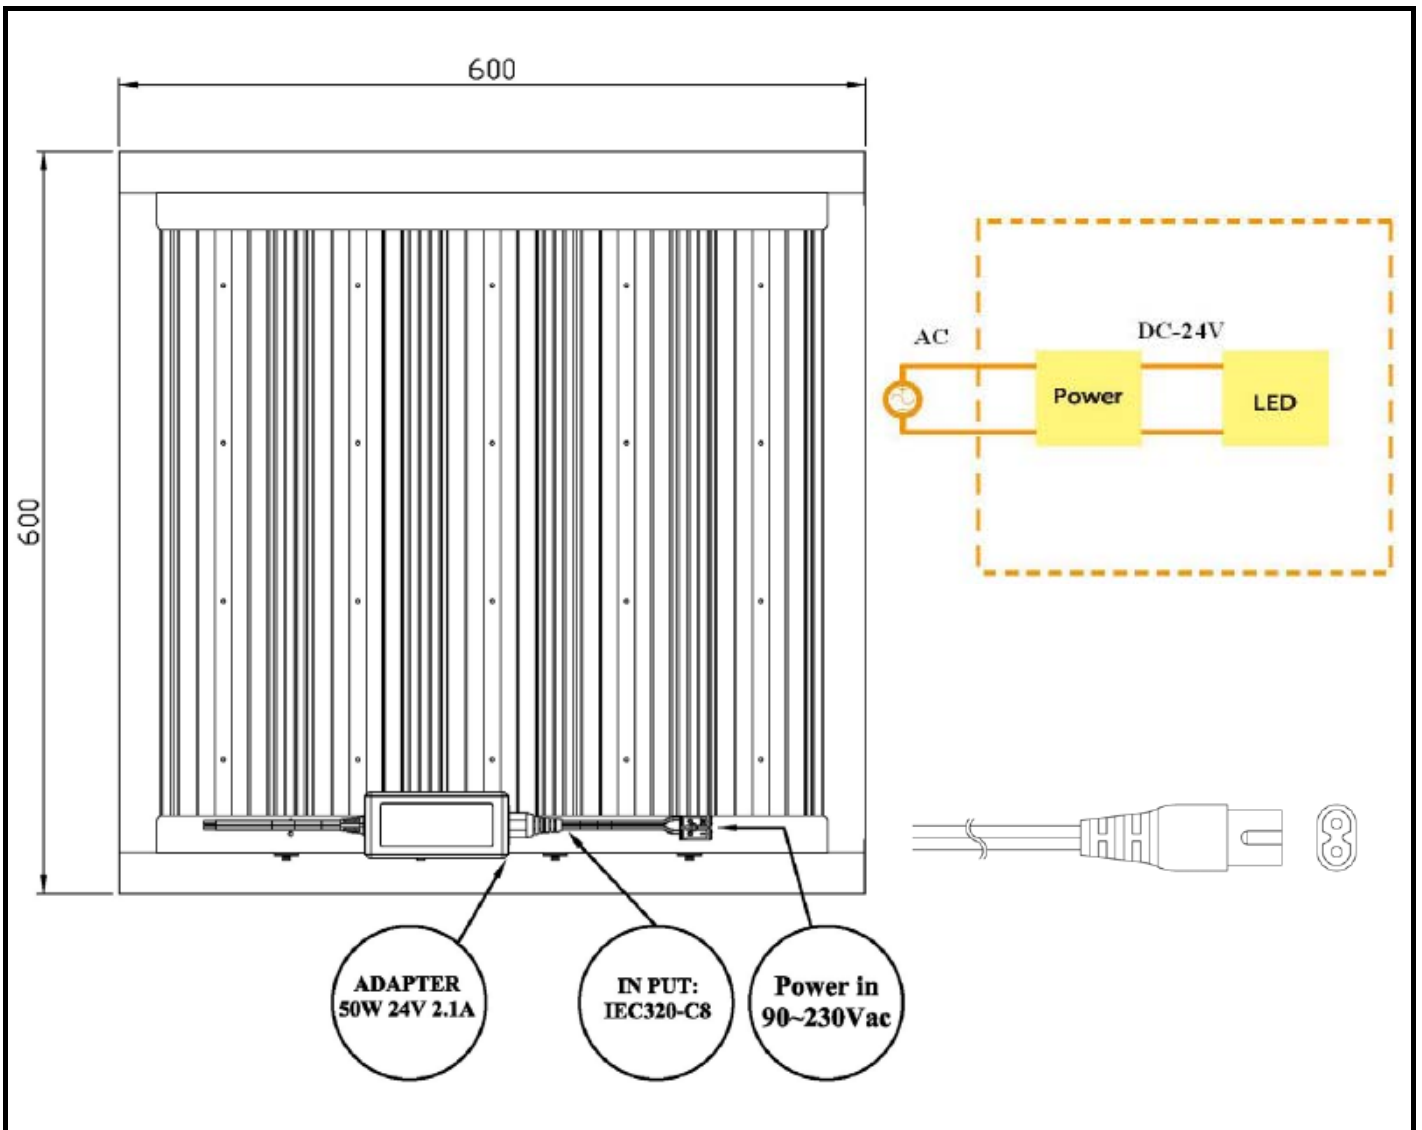

Part No.

AH-TSW-36W-003

Diff No.003

600x600x25.4mm

LED Light Fixtures

Type :

■ Product Photo:**■ Features:**

- LED power : 36 W.
- Dimension : 600 × 600 × 25.4mm.
- Emitted color : Warm White.
- Chip material : InGaN.
- High luminance, Lower power consumption.
- Long life LEDs.

Part No.

AH-TSW-36W-003

Diff No.003

600x600x25.4mm

LED Light Fixtures

Type :

■ Specification:

Parameter	Symbol	Rating	Unit
Input Voltage	V_{IN}	AC 90~230	V
Emitting degree	$2\theta_{1/2}$	120	Deg.
Color Temperature	CCT	3000	K
Luminous Flux	Flux	1900	Lm
Operating Temperature Range	Topr	0 ~ 40	°C
Storage Temperature Range	Tstg	-20 ~ 60	°C

Part No.

AH-TSW-36W-003

Diff No.003

600x600x25.4mm

LED Light Fixtures

Type :

接線 線路圖 (Wiring Circuit Diagram)

Part No.