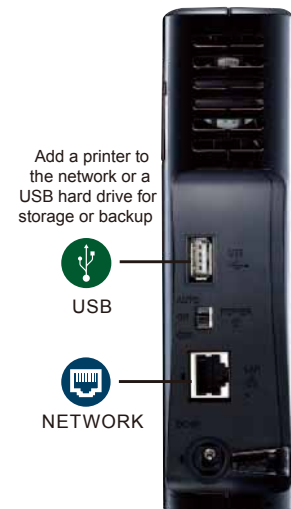

† If you use the Delegate Authority server feature, you can not access the shared folders with access restriction from Mac OSxv10.7 Lion via SMB.

- AFP connection: Supported by the firmware since Ver.1.52.