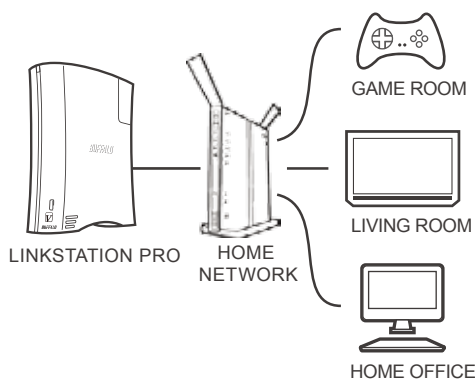

Easy Data Sharing