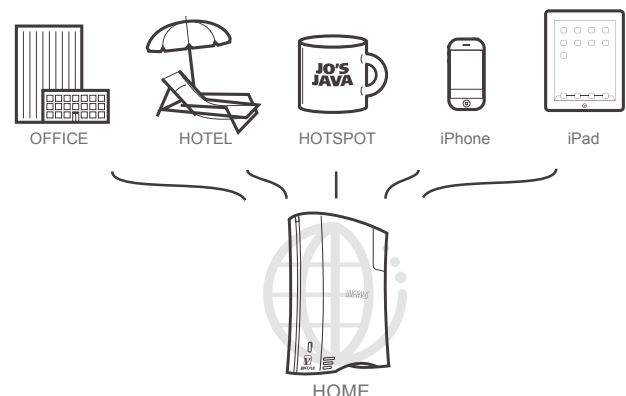

High Performance Shared Network Storage

LinkStation Pro LS-VL network storage offers instant storage expansion and file access on your home network and over the Internet. Significantly faster than a USB hard drive, LinkStation-Pro features a fast 1.6 GHz processor for maximum transfer speeds up to 76 MB/s. Simply plug it into any network Ethernet port or into the back of your wireless router and instantly access it on any networked computer in your house. While on the go, use Buffalo's free WebAccess service for remote access to your files over the Internet from any standard Web browser and download the free WebAccess i Apps from the iTunes® store to access and share files from your iPhone®, iPod touch® and iPad®. Included NovaBACKUP® Professional software for Windows® and Time Machine® support provide a whole home backup solution for every PC and Mac® on your network. LinkStation Pro makes central storage and backup easy.

**Up to 88% FASTER
Transfer Speeds**

LinkStation Pro (Gigabit Ethernet)	76 MB/s
Standard USB Hard Drive	40.4 MB/s

SHARE FILES BETWEEN
EVERY PC AND MAC ON
YOUR HOME NETWORK

Free WebAccess i App
for iPhone® and iPad®

Features and Benefits

Performance

- LinkStation powered by 1.6GHz CPU delivers 71.9MB/s! 1.8X faster than USB hard drive
- 1,000 photos are copied in 35 seconds, 20% acceleration by Buffalo's original acceleration software, TurboPC and Turbo-Copy

Access files on LinkStation remotely

- WebAccess lets you access files on LinkStation from anywhere in the world!
- From iPhone enjoy photo slideshow and video streaming play with dedicate application, WebAccess i

Media Server

- Enjoy your photo/video/music collections with DLNA and UPnP AV compatible media devices, and iTunes

Backup