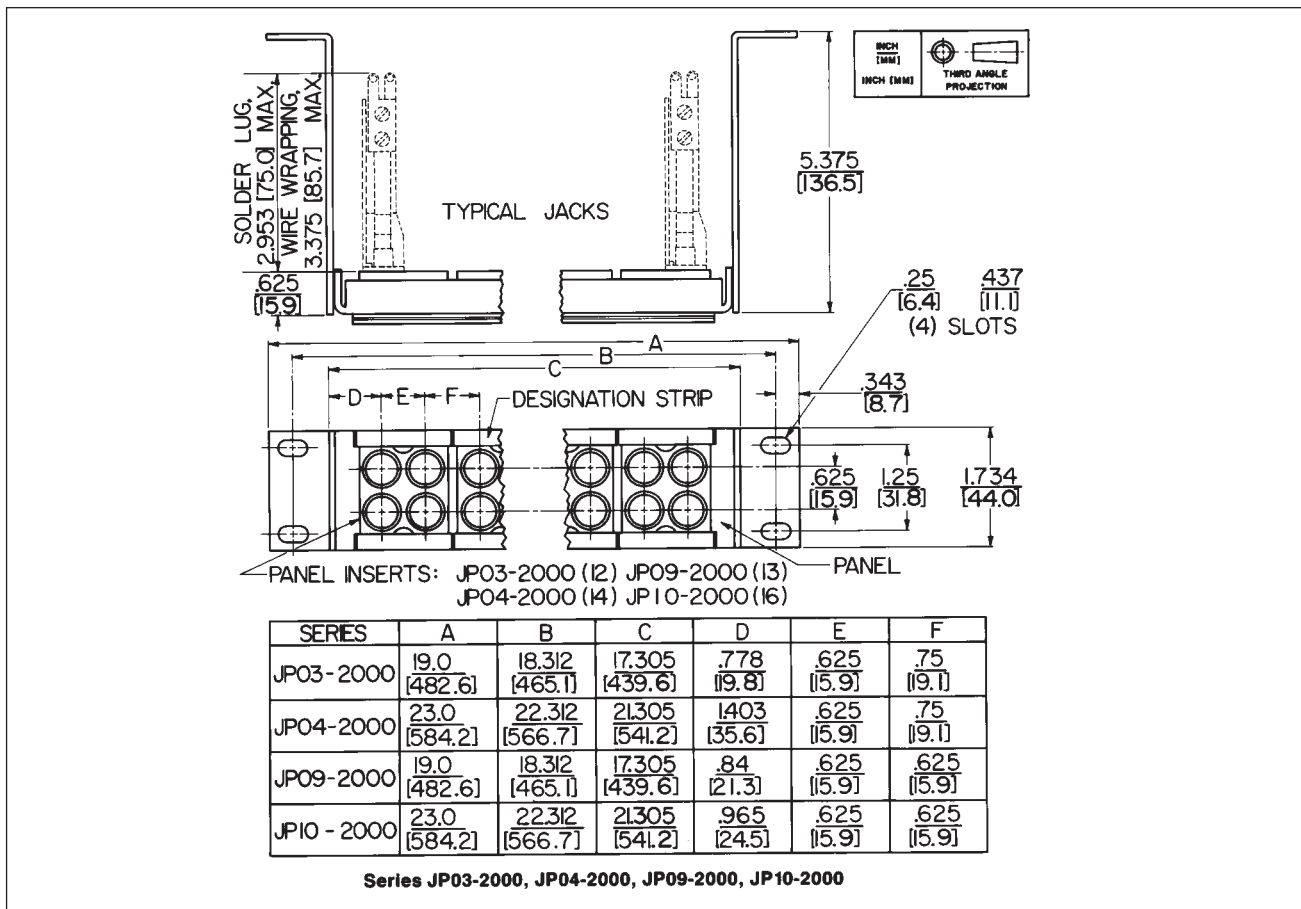

LONG FRAME (1/4") MODULAR TWIN ROW JACK PANELS

DIMENSIONS ARE FOR REFERENCE ONLY Inch
(mm)

NOTE: Contact your Switchcraft Representative for price and delivery.