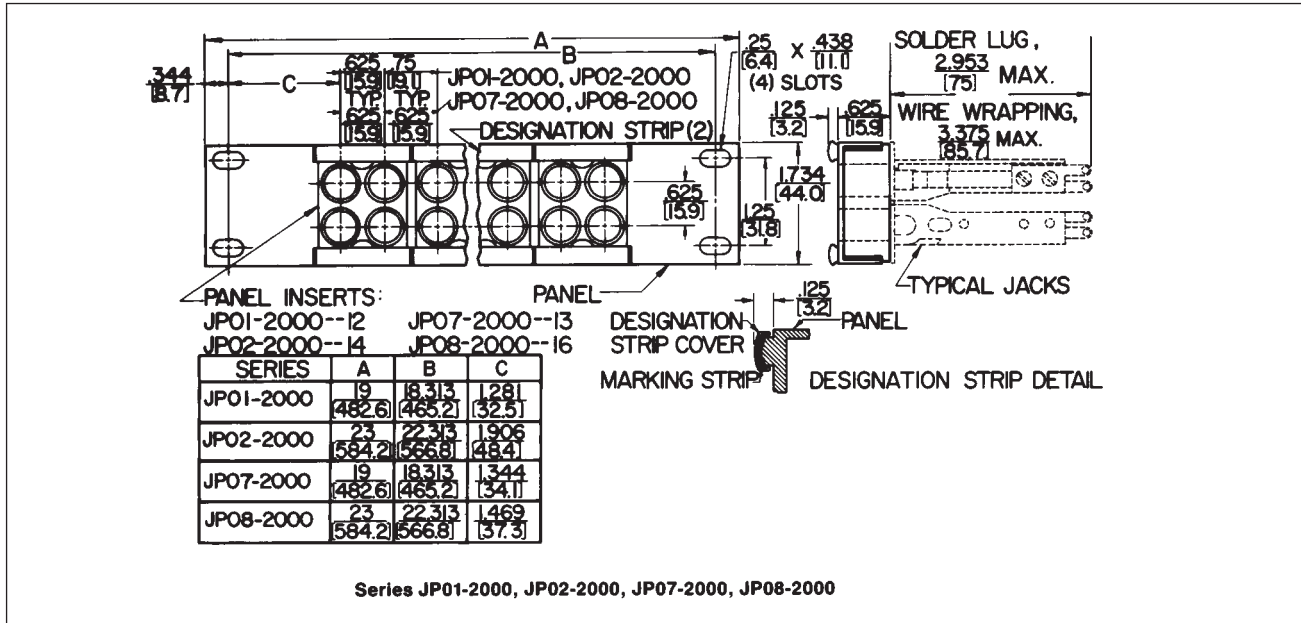

LONG FRAME (1/4") MODULAR TWIN ROW JACK PANELS

DIMENSIONS ARE FOR REFERENCE ONLY Inch
(mm)

NOTE: Contact your Switchcraft Representative for price and delivery.