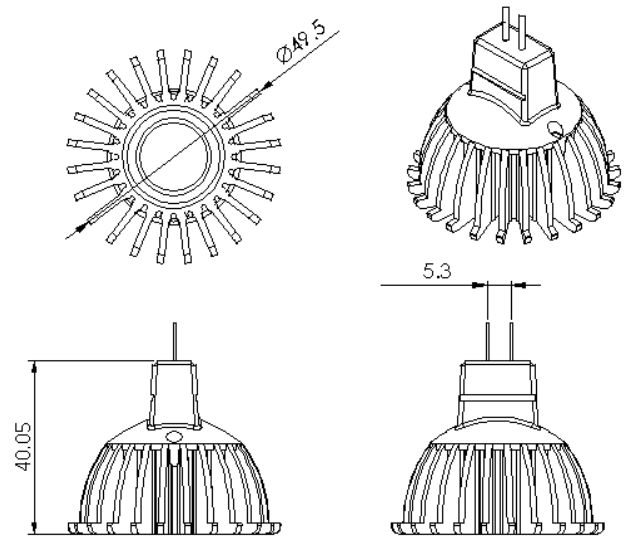

P05 : 5W

5. Beam Angle

30: 30 Degree

50: 50 Degree

6. Correlated Color Temperature

E50: ANSI C78 5000K

E30: ANSI C78 3000K

7. Package and Certification

EU: Graphic Package. CE certified

US: Graphic Package. UL listed

Product Dimensions

- Notes: 1. Dimensions are in millimeters
2. Tolerances unless otherwise mentioned ± 5.0 mm

EVERLIGHT

Luminance and Technical Data

Product Name	SL-16D/012ADC/B/P05/30/E30/EU/ZN SL-16D/012ADC/B/P05/30/E30/US/ZN	SL-16D/012ADC/B/P05/30/E50/EU/ZN SL-16D/012ADC/B/P05/30/E50/US/ZN
Product Family	Retrofit	Retrofit
Main Use	Office, commercial, residential and hospitality lighting	Office, commercial, residential and hospitality lighting
InputVoltage/ Frequency	12V AC/DC	12V AC/DC
Power Consumption	5W	5W
Dim ability	No	No
Mechanical Dimensions	Ø49.5 * 50.7mm	Ø49.5 * 50.7mm
Maximum Weight	35g	35g
Light Color	Warm white / 3000K	Daylight white / 5000K
Luminous Flux (Typ)	180lm	225lm
CBCP (cd)	380	540
Beam Angle	30°	30°
CRI	> 80	> 80
Storage Temperature	-30 - +80	-30 - +80

Luminous Flux measurement tolerance: ±10%

Light Intensity Distribution

Product Name	SL-16D/012ADC/B/P05/50/E30/EU/ZN SL-16D/012ADC/B/P05/50/E30/US/ZN	SL-16D/012ADC/B/P05/50/E50/EU/ZN SL-16D/012ADC/B/P05/50/E50/US/ZN
Product Family	Retrofit	Retrofit
Main Use	Office, commercial, residential and hospitality lighting	Office, commercial, residential and hospitality lighting
Input Voltage/	12V AC/DC	12V AC/DC
Power Consumption	5W	5W
Dim ability	No	No
Mechanical Dimensions	Ø49.5 * 50.7mm	Ø49.5 * 50.7mm
Maximum Weight	35g	35g
Light Color	Warm white / 3000K	Daylight white / 5000K
Luminous Flux(Typ.)	170lm	220lm
CBCP (cd)	210	260
Beam Angle	50°	50°
CRI	> 80	> 80
Storage Temperature	-30 ~+80	-30 ~+80