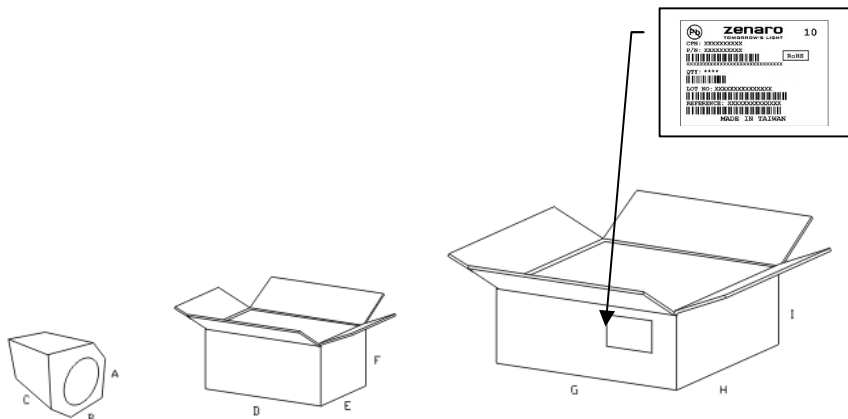

Luminous Flux measurement tolerance: ±10%

Light Intensity Distribution

Product Name	SL-16D/012ADC/B/P05/50/E30/EU/ZN SL-16D/012ADC/B/P05/50/E30/US/ZN	SL-16D/012ADC/B/P05/50/E50/EU/ZN SL-16D/012ADC/B/P05/50/E50/US/ZN
Product Family	Retrofit	Retrofit
Main Use	Office, commercial, residential and hospitality lighting	Office, commercial, residential and hospitality lighting
Input Voltage/	12V AC/DC	12V AC/DC
Power Consumption	5W	5W
Dim ability	No	No
Mechanical Dimensions	Ø49.5 * 50.7mm	Ø49.5 * 50.7mm
Maximum Weight	35g	35g
Light Color	Warm white / 3000K	Daylight white / 5000K
Luminous Flux(Typ.)	170lm	220lm
CBCP (cd)	210	260
Beam Angle	50°	50°
CRI	> 80	> 80
Storage Temperature	-30 ~+80	-30 ~+80

Luminous Flux measurement tolerance: ±10%

Light Intensity Distribution

Installation Instructions and Warnings

- Do not open - no user serviceable parts inside.
- Turn off power before inspection, installation, or removal.
- Do not use in totally enclosed fixtures.
- Not for use where exposed the weather.
- Not intended for use with emergency exit fixtures or emergency lights.

Package Information

Package Dimension

Package	Unit: mm	Unit: kg
A	77	
B	77	0.06
C	65	
Inner Box		
D	355	
E	150	1.50
F	160	
Outer Box		
G	490	
H	375	5.00
I	185	

Packing Quantity

- 1 Luminaire / 1 Package
- 20 Packages / 1 Inner Box
- 3 Inner Box / 1 Outer Box