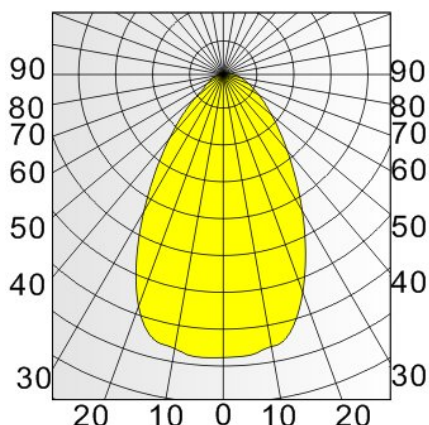

Product Name	SL-16D/012ADC/B/P05/50/E30/EU/ZN SL-16D/012ADC/B/P05/50/E30/US/ZN	SL-16D/012ADC/B/P05/50/E50/EU/ZN SL-16D/012ADC/B/P05/50/E50/US/ZN
Product Family	Retrofit	Retrofit
Main Use	Office, commercial, residential and hospitality lighting	Office, commercial, residential and hospitality lighting
Input Voltage/	12V AC/DC	12V AC/DC
Power Consumption	5W	5W
Dim ability	No	No
Mechanical Dimensions	Ø49.5 * 50.7mm	Ø49.5 * 50.7mm
Maximum Weight	35g	35g
Light Color	Warm white / 3000K	Daylight white / 5000K
Luminous Flux(Typ.)	170lm	220lm
CBCP (cd)	210	260
Beam Angle	50°	50°
CRI	> 80	> 80
Storage Temperature	-30 ~+80	-30 ~+80

Luminous Flux measurement tolerance: ±10%

Light Intensity Distribution

Installation Instructions and Warnings

- Do not open - no user serviceable parts inside.
- Turn off power before inspection, installation, or removal.
- Do not use in totally enclosed fixtures.
- Not for use where exposed the weather.
- Not intended for use with emergency exit fixtures or emergency lights.