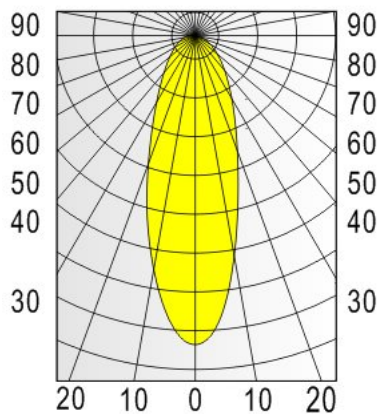

P05 : 5W

5. Beam Angle

30: 30 Degree

50: 50 Degree

6. Correlated Color Temperature

E50: ANSI C78 5000K

E30: ANSI C78 3000K

7. Package and Certification

EU: Graphic Package. CE certified

US: Graphic Package. UL listed

Product Dimensions

- Notes: 1. Dimensions are in millimeters
2. Tolerances unless otherwise mentioned ± 5.0 mm

EVERLIGHT

Luminance and Technical Data

Product Name	SL-16D/012ADC/B/P05/30/E30/EU/ZN SL-16D/012ADC/B/P05/30/E30/US/ZN	SL-16D/012ADC/B/P05/30/E50/EU/ZN SL-16D/012ADC/B/P05/30/E50/US/ZN
Product Family	Retrofit	Retrofit
Main Use	Office, commercial, residential and hospitality lighting	Office, commercial, residential and hospitality lighting
InputVoltage/ Frequency	12V AC/DC	12V AC/DC
Power Consumption	5W	5W
Dim ability	No	No
Mechanical Dimensions	Ø49.5 * 50.7mm	Ø49.5 * 50.7mm
Maximum Weight	35g	35g
Light Color	Warm white / 3000K	Daylight white / 5000K
Luminous Flux (Typ)	180lm	225lm
CBCP (cd)	380	540
Beam Angle	30°	30°
CRI	> 80	> 80
Storage Temperature	-30 - +80	-30 - +80

Luminous Flux measurement tolerance: ±10%

Light Intensity Distribution

Product Name	SL-16D/012ADC/B/P05/50/E30/EU/ZN SL-16D/012ADC/B/P05/50/E30/US/ZN	SL-16D/012ADC/B/P05/50/E50/EU/ZN SL-16D/012ADC/B/P05/50/E50/US/ZN
Product Family	Retrofit	Retrofit
Main Use	Office, commercial, residential and hospitality lighting	Office, commercial, residential and hospitality lighting
Input Voltage/	12V AC/DC	12V AC/DC
Power Consumption	5W	5W
Dim ability	No	No
Mechanical Dimensions	Ø49.5 * 50.7mm	Ø49.5 * 50.7mm
Maximum Weight	35g	35g
Light Color	Warm white / 3000K	Daylight white / 5000K
Luminous Flux(Typ.)	170lm	220lm
CBCP (cd)	210	260
Beam Angle	50°	50°
CRI	> 80	> 80
Storage Temperature	-30 ~+80	-30 ~+80