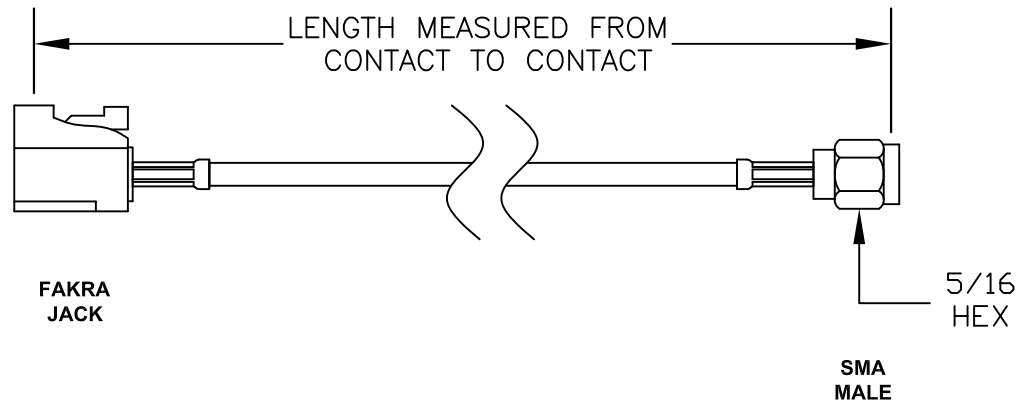

COMPONENTS	IMPEDANCE
FAKRA JACK	50 OHM
SMA MALE	50 OHM
RG316/U	50 OHM

Standard Lengths	
-12	12"
-24	24"
-36	36"
-48	48"
-60	60"
-XXX	Custom Length in Inches

Part Configurator

1. Replace Y with code.
2. Replace XX with length in inches.

CODING	JACK	COLOR	APPLICATION
A		BLACK	RADIO WITH PHANTOM SUPPLY
B		WHITE	RADIO WITHOUT PHANTOM SUPPLY
C		BLUE	GPS: TELEMATICS OR NAVIGATION
D		BORDEAUX	GSM: CELLULAR PHONE
H		VIOLET	GPS: TELEMATICS AND NAVIGATION
I		BEIGE	BLUETOOTH
K		CURRY	RADIO WITH IF OUTPUT (ANTENNA DIVERSITY)
Z		WATER BLUE	NEUTRAL CODING

PASTERNAK ENTERPRISES, INC.
P.O BOX 16759, IRVINE, CA 92623
PHONE (949) 261-1920 FAX (949) 261-7451
WEB ADDRESS: www.pasternack.com
E-MAIL ADDRESS: sales@pasternack.com
COAXIAL & FIBER OPTICS

DWG TITLE		DES. FAKRA JACK TO SMA MALE, RG316/U COAX			
PE39348Y-XX					
REV. -	FSCM NO. 53919	CAD FILE 071111	SCALE N/A	SIZE A	2231

NOTES:
1. UNLESS OTHERWISE SPECIFIED ALL DIMENSIONS ARE NOMINAL.
2. ALL SPECIFICATIONS ARE SUBJECT TO CHANGE WITHOUT NOTICE AT ANY TIME.
3. DIMENSIONS ARE IN INCHES [mm].
4. LENGTH TOLERANCE IS ± 1.5% OR 3/8", WHICHEVER IS GREATER.