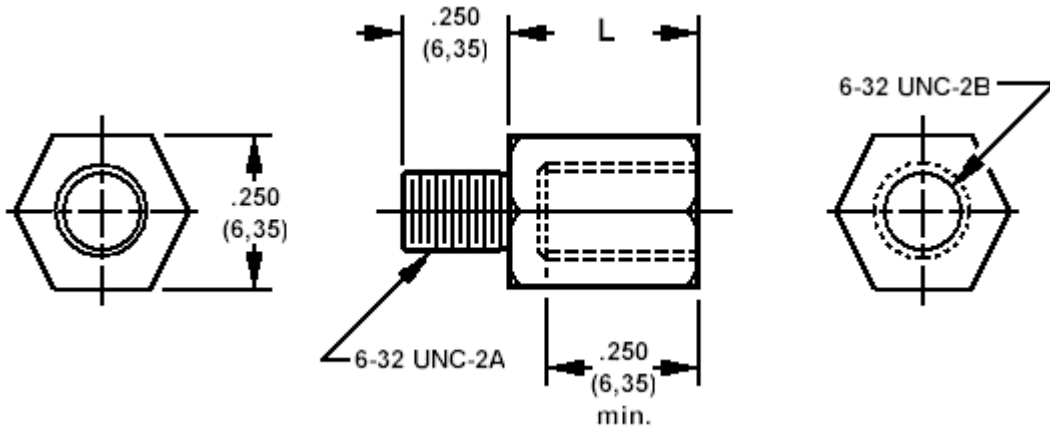

350-7422 Spacer/Stand-off, hexagonal, threaded

How to order code
350-7422-XX-YY-00
 Basic Part No XX = L dimension, YY = Plating Finish

DIMENSIONS (XX)		
	(XX)	L
350-7422	-01	.375 (9,53)
	-02	.500 (12,70)

MATERIALS		
Component	Material	Finish (YY)
		-19
Spacer/Stand-Off	Aluminium	Clear Chromate